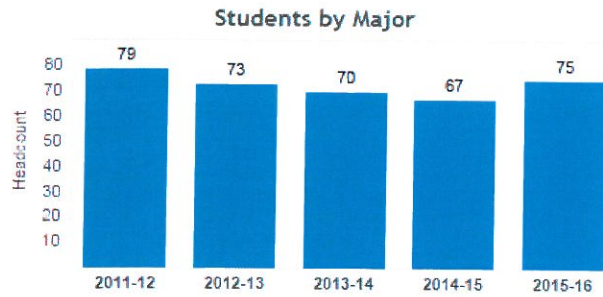

Key Question 5c

Students by declared major. A student's last major for the academic year is shown.

Major:  
Structural Fire Science

Students of Color Broken out by Race/Ethnicity

Students are unduplicated within a category, but could be duplicated between categories. Example, if a student is Hispanic and Native American, they are counted once in both categories.