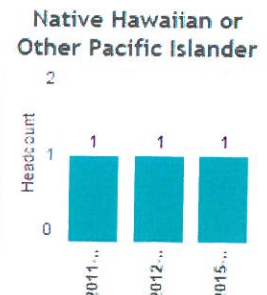

Key Question 5c

Students by declared major. A student's last major for the academic year is shown.

Major:  
Structural Fire Science

Students of Color Broken out by Race/Ethnicity

Students are unduplicated within a category, but could be duplicated between categories. Example, if a student is Hispanic and Native American, they are counted once in both categories.