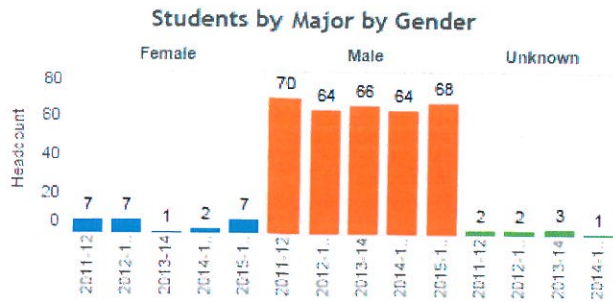

Key Question 5c

Students by declared major. A student's last major for the academic year is shown.

Major:  
Structural Fire Science

Students of Color Broken out by Race/Ethnicity

Students are unduplicated within a category, but could be duplicated between categories. Example, if a student is Hispanic and Native American, they are counted once in both categories.