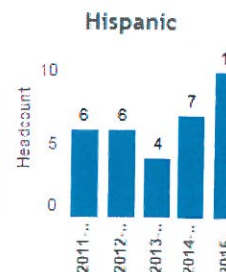

Key Question 5c

Students by declared major. A student's last major for the academic year is shown.

Major:  
Structural Fire Science

Students of Color Broken out by Race/Ethnicity

Students are unduplicated within a category, but could be duplicated between categories. Example, if a student is Hispanic and Native American, they are counted once in both categories.