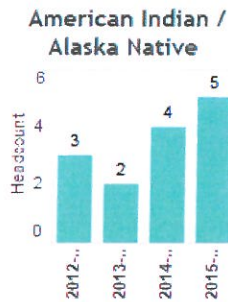

Key Question 5c

Students by declared major. A student's last major for the academic year is shown.

Major:  
Structural Fire Science

Students of Color Broken out by Race/Ethnicity

Students are unduplicated within a category, but could be duplicated between categories. Example, if a student is Hispanic and Native American, they are counted once in both categories.