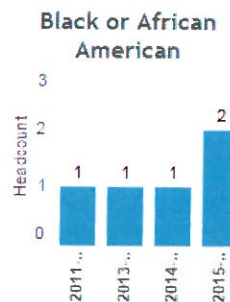

Key Question 5c

Students by declared major. A student's last major for the academic year is shown.

Major:  
Structural Fire Science

Students of Color Broken out by Race/Ethnicity

Students are unduplicated within a category, but could be duplicated between categories. Example, if a student is Hispanic and Native American, they are counted once in both categories.