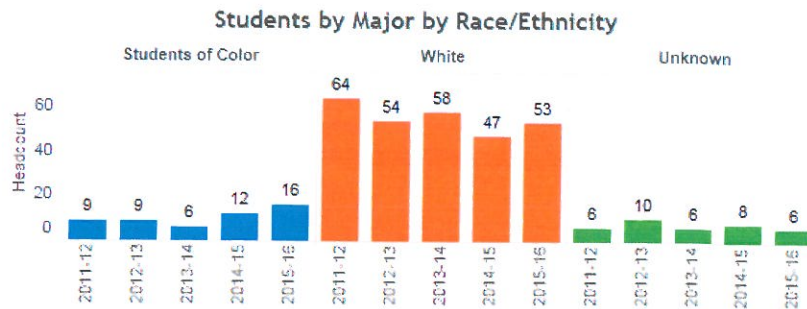

Key Question 5c

Students by declared major. A student's last major for the academic year is shown.

Major:  
Structural Fire Science

Students of Color Broken out by Race/Ethnicity

Students are unduplicated within a category, but could be duplicated between categories. Example, if a student is Hispanic and Native American, they are counted once in both categories.