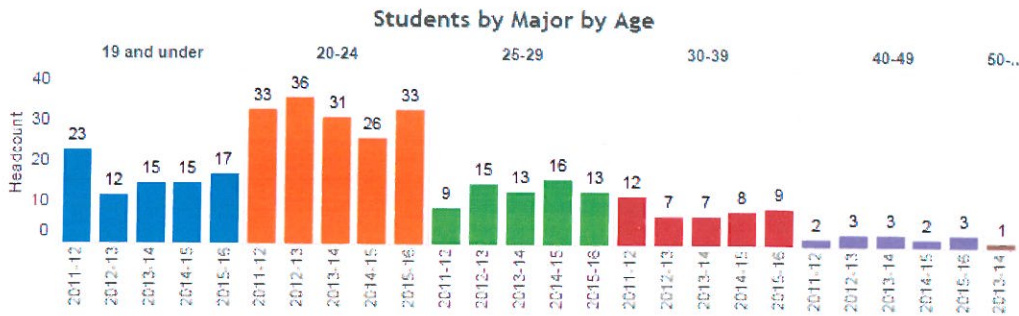

Key Question 5c

Students by declared major. A student's last major for the academic year is shown.

Major:  
Structural Fire Science

Students of Color Broken out by Race/Ethnicity

Students are unduplicated within a category, but could be duplicated between categories. Example, if a student is Hispanic and Native American, they are counted once in both categories.