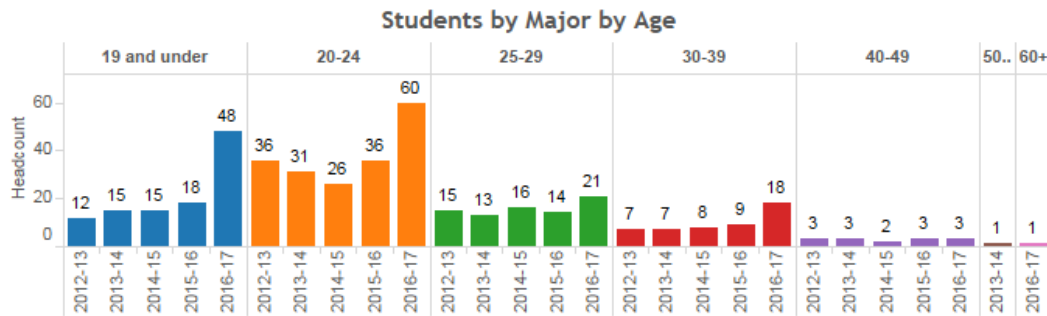

**Key Question 5d**  
Students by declared major within a discipline. A student's last major for the academic year is shown. Disciplines with multiple majors are shown in aggregate.

Discipline:  
SFS

**Students of Color Broken out by Race/Ethnicity**

Students are unduplicated within a category, but could be duplicated between categories. Example, if a student is Hispanic and Native American, they are counted once in both categories.