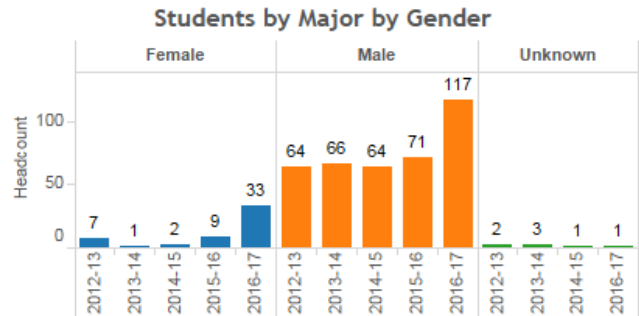

**Key Question 5d**  
Students by declared major within a discipline. A student's last major for the academic year is shown. Disciplines with multiple majors are shown in aggregate.

Discipline:  
SFS

**Students of Color Broken out by Race/Ethnicity**

Students are unduplicated within a category, but could be duplicated between categories. Example, if a student is Hispanic and Native American, they are counted once in both categories.