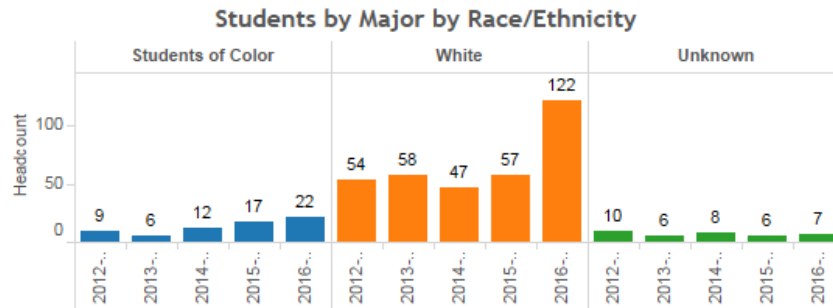

**Key Question 5d**  
Students by declared major within a discipline. A student's last major for the academic year is shown. Disciplines with multiple majors are shown in aggregate.

Discipline:  
SFS

**Students of Color Broken out by Race/Ethnicity**

Students are unduplicated within a category, but could be duplicated between categories. Example, if a student is Hispanic and Native American, they are counted once in both categories.