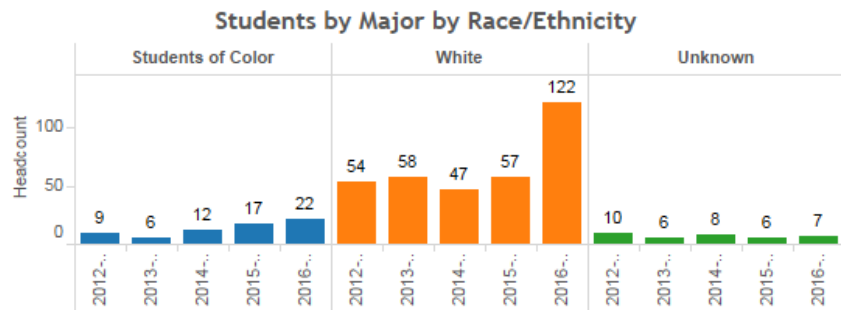

**Key Question 5d**  
Students by declared major within a discipline. A student's last major for the academic year is shown. Disciplines with multiple majors are shown in aggregate.

Discipline:  
SFS

**Students of Color Broken out by Race/Ethnicity**

Students are unduplicated within a category, but could be duplicated between categories. Example, if a student is Hispanic and Native American, they are counted once in both categories.