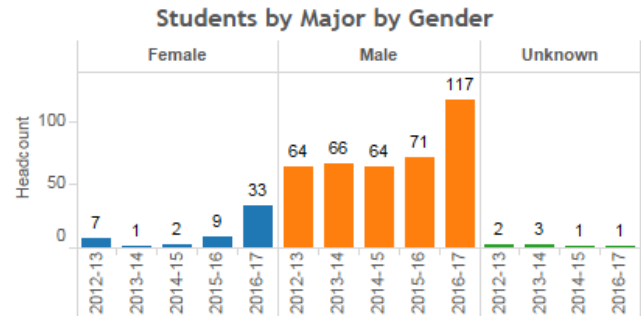

**Key Question 5d**  
Students by declared major within a discipline. A student's last major for the academic year is shown. Disciplines with multiple majors are shown in aggregate.

Discipline:  
SFS

**Students of Color Broken out by Race/Ethnicity**

Students are unduplicated within a category, but could be duplicated between categories. Example, if a student is Hispanic and Native American, they are counted once in both categories.