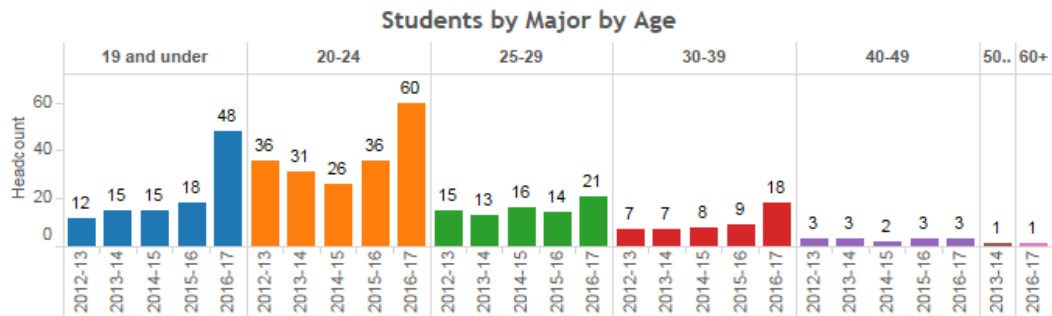

**Key Question 5d**  
Students by declared major within a discipline. A student's last major for the academic year is shown. Disciplines with multiple majors are shown in aggregate.

Discipline:  
SFS

**Students of Color Broken out by Race/Ethnicity**

Students are unduplicated within a category, but could be duplicated between categories. Example, if a student is Hispanic and Native American, they are counted once in both categories.