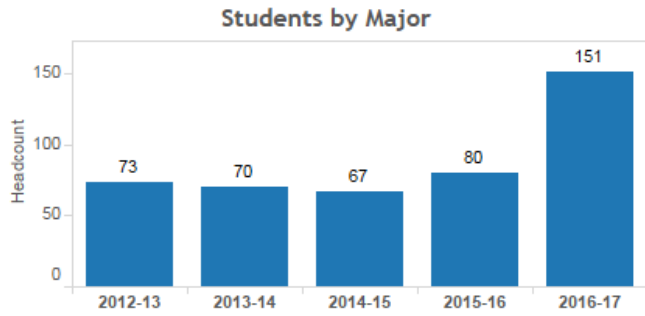

**Key Question 5d**  
Students by declared major within a discipline. A student's last major for the academic year is shown. Disciplines with multiple majors are shown in aggregate.

Discipline:  
SFS

**Students of Color Broken out by Race/Ethnicity**

Students are unduplicated within a category, but could be duplicated between categories. Example, if a student is Hispanic and Native American, they are counted once in both categories.