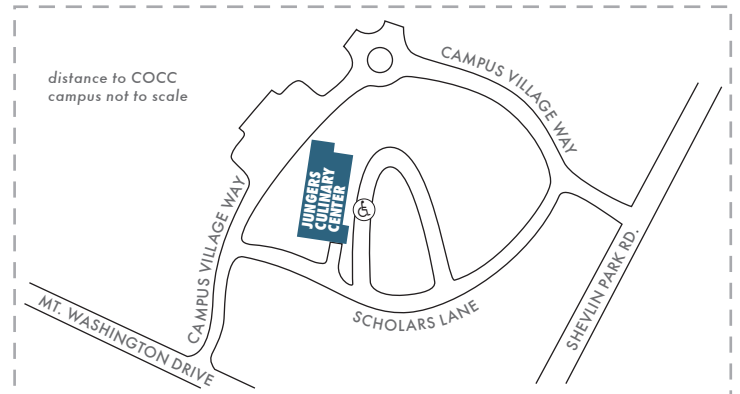

Central Oregon Community College

2600 NW College Way

Bend, Oregon 97703

cocc.edu

541.383.7700

- BUILDINGS
- SIDEWALKS
- STUDENT/COLLEGE PARKING
- FACULTY/STAFF PARKING
- ROADS
- ADA WALKWAYS
- DISABLED PARKING (state permit required)
- VISITOR PARKING
- MOTORCYCLE PARKING
- RESIDENT PARKING
- RESTRICTED AREAS

Where to Find It

Admissions and Records Office

Boyle Education Center - 1st floor

Adult Basic Skills/College Preparation

Metolius Hall

Allied Health

Health Careers Center

Apprenticeship