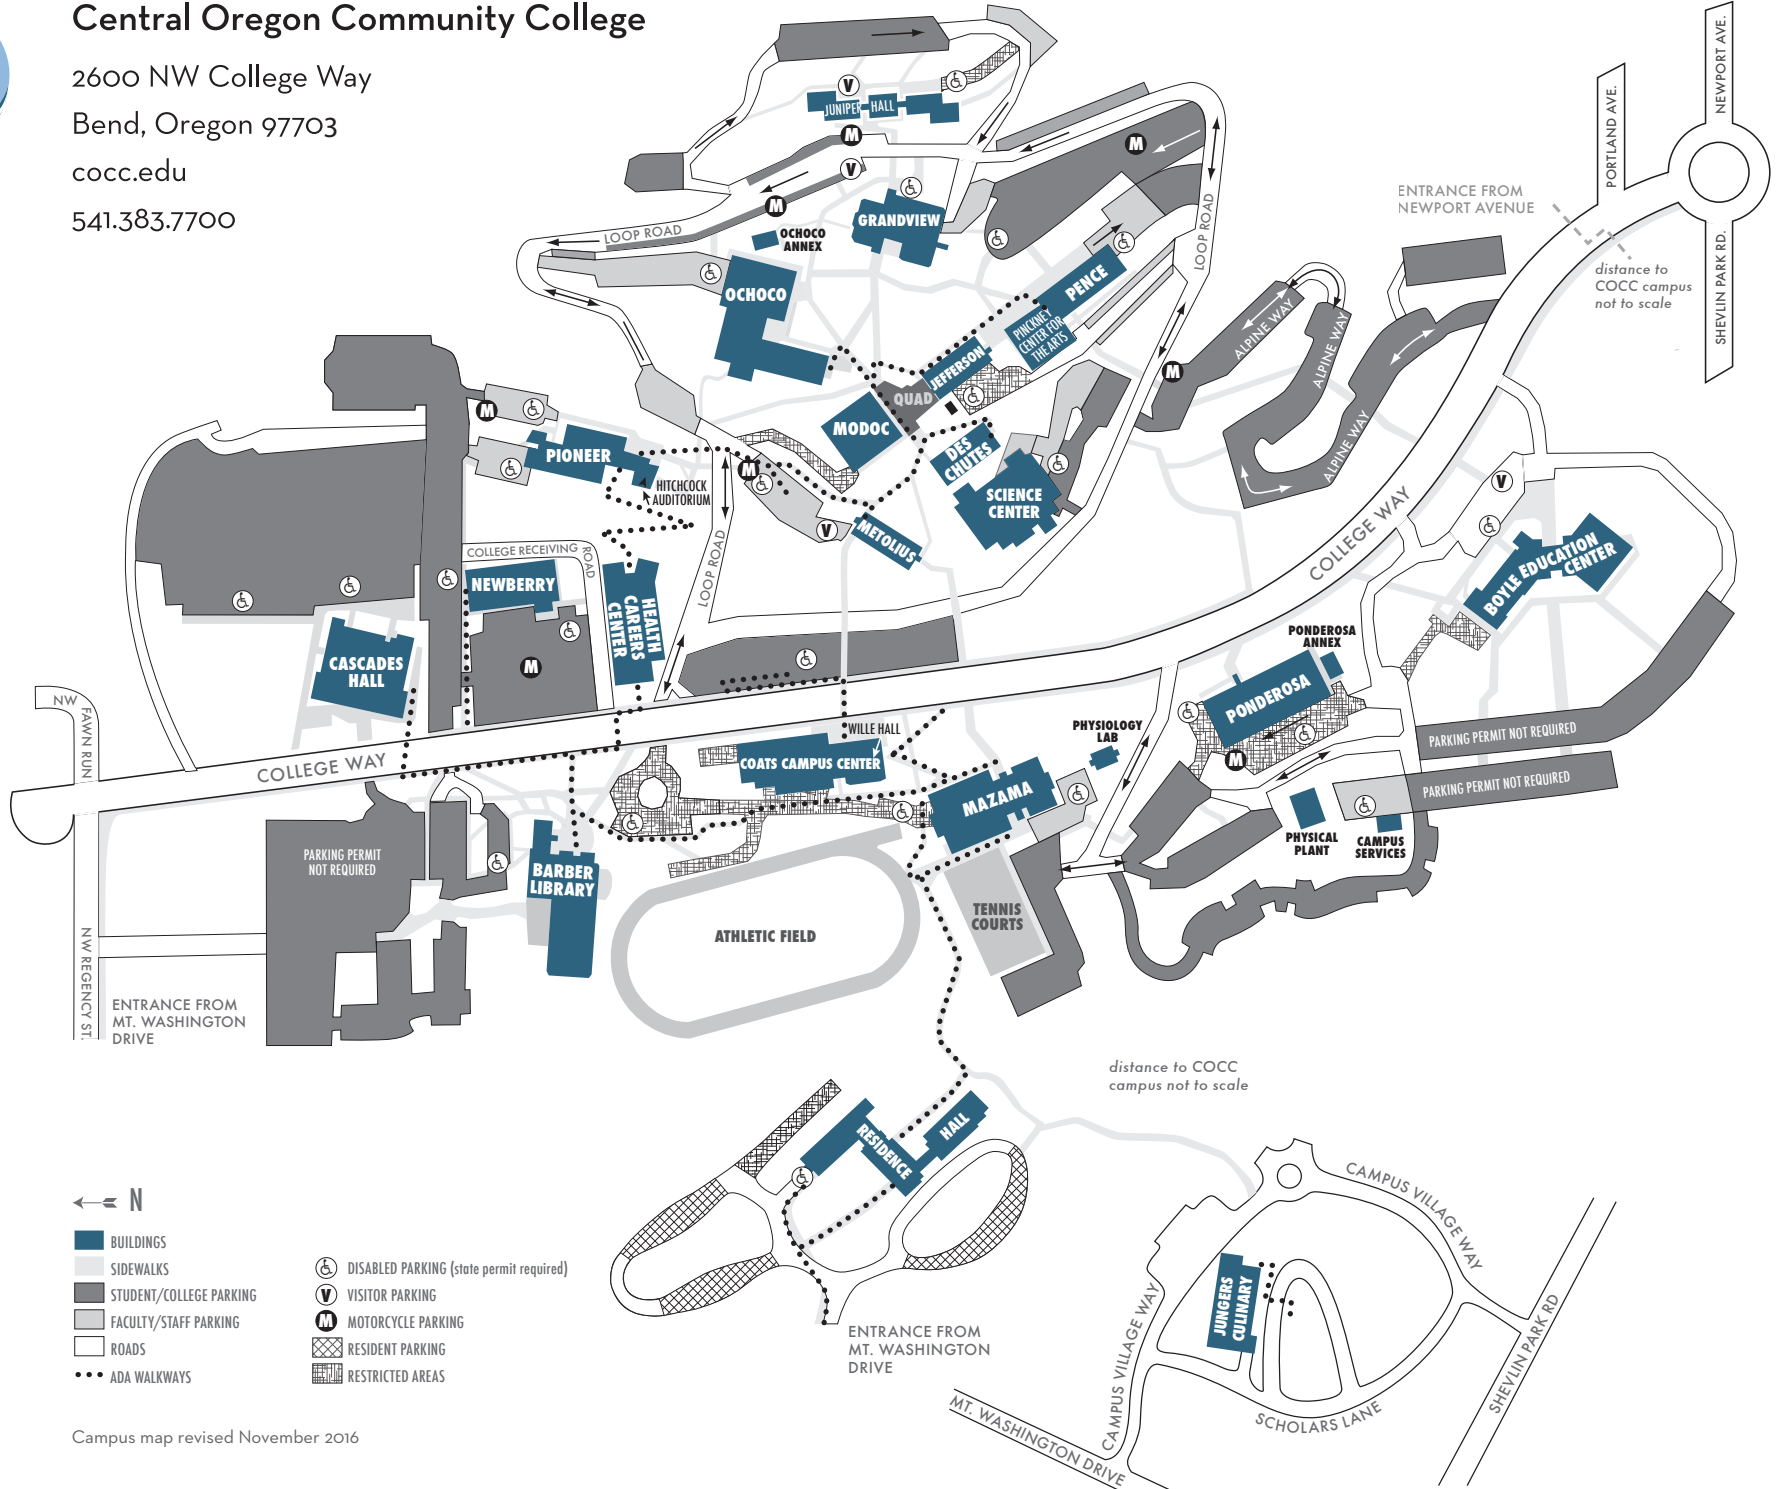

Central Oregon Community College

2600 NW College Way

Bend, Oregon 97703

cocc.edu

541.383.7700

Campus map revised November 2016