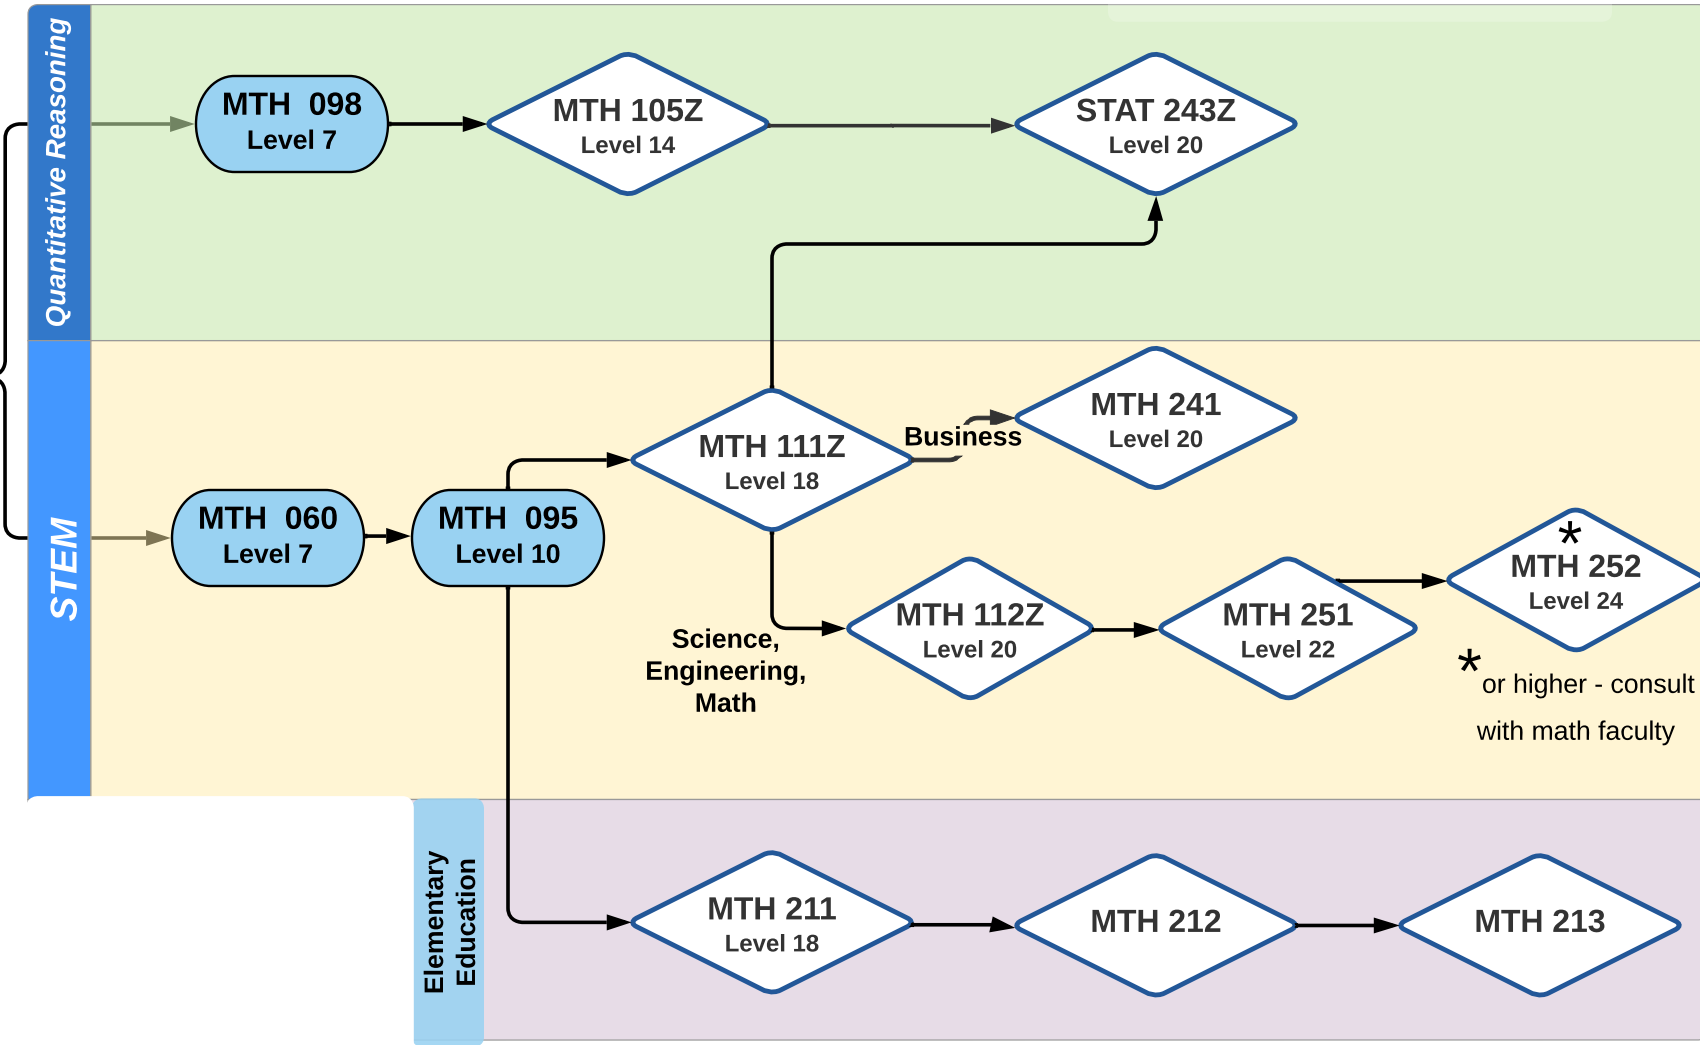

Transfer Degree Math Paths

for students planning to transfer to a 4-year institution

"Level" refers to Math Placement Level

****Click on the course number to link to the course description.**

- Support Courses
- MTH 001 Adjust My Placement
- MTH 011 Precalculus I: Functions Seminar

"Level" refers to Math Placement Level

****Click on the course number to link to the course description.**

Questions? Talk with your advisor, a math faculty member or email mathplacement@cocc.edu