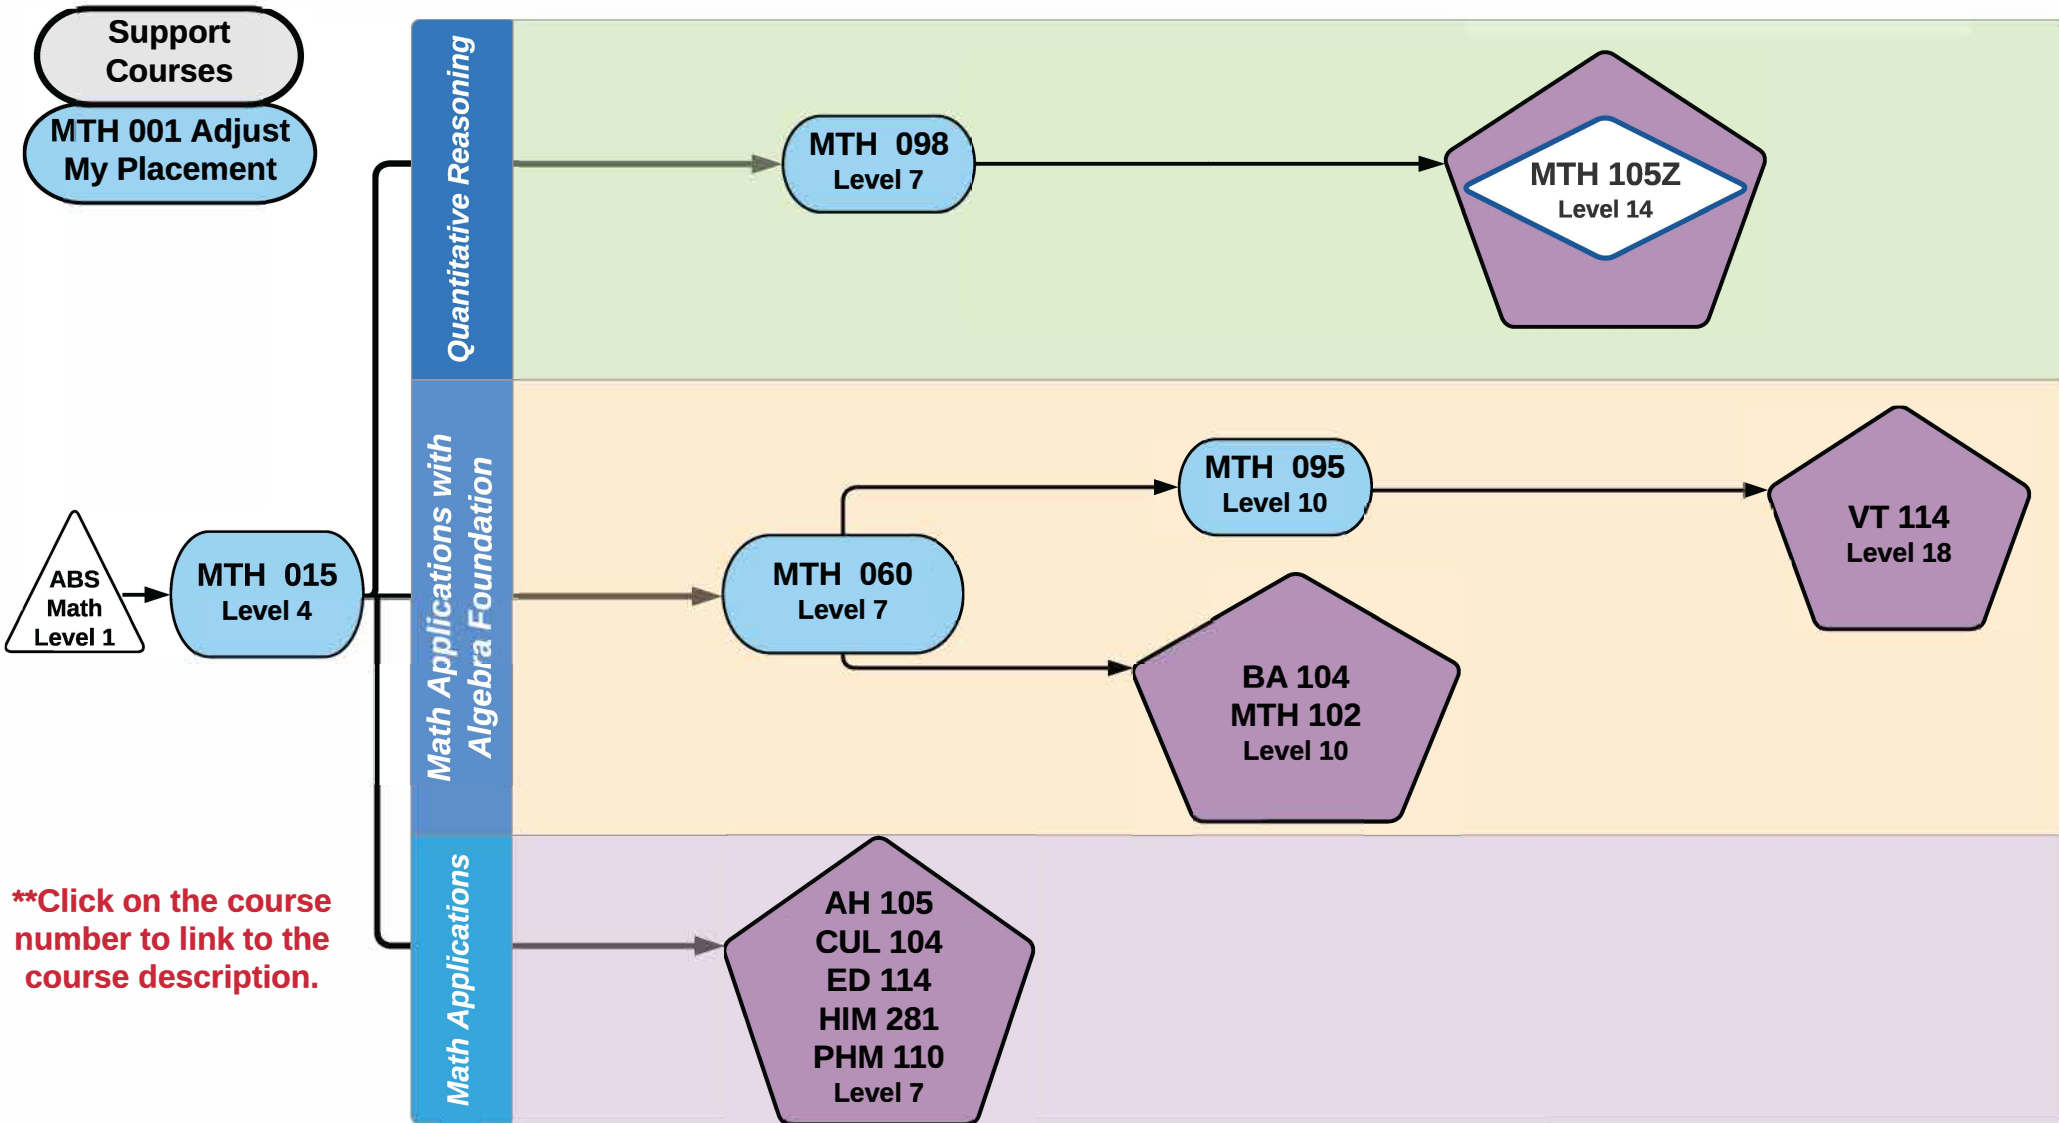

Transfer Degree Math Paths

for students planning to transfer to a 4-year institution

"Level" refers to Math Placement Level

****Click on the course number to link to the course description.**

- Support Courses
- MTH 001 Adjust My Placement
- MTH 011 Precalculus I: Functions Seminar

"Level" refers to Math Placement Level

****Click on the course number to link to the course description.**

Questions? Talk with your advisor, a math faculty member or email mathplacement@cocc.edu