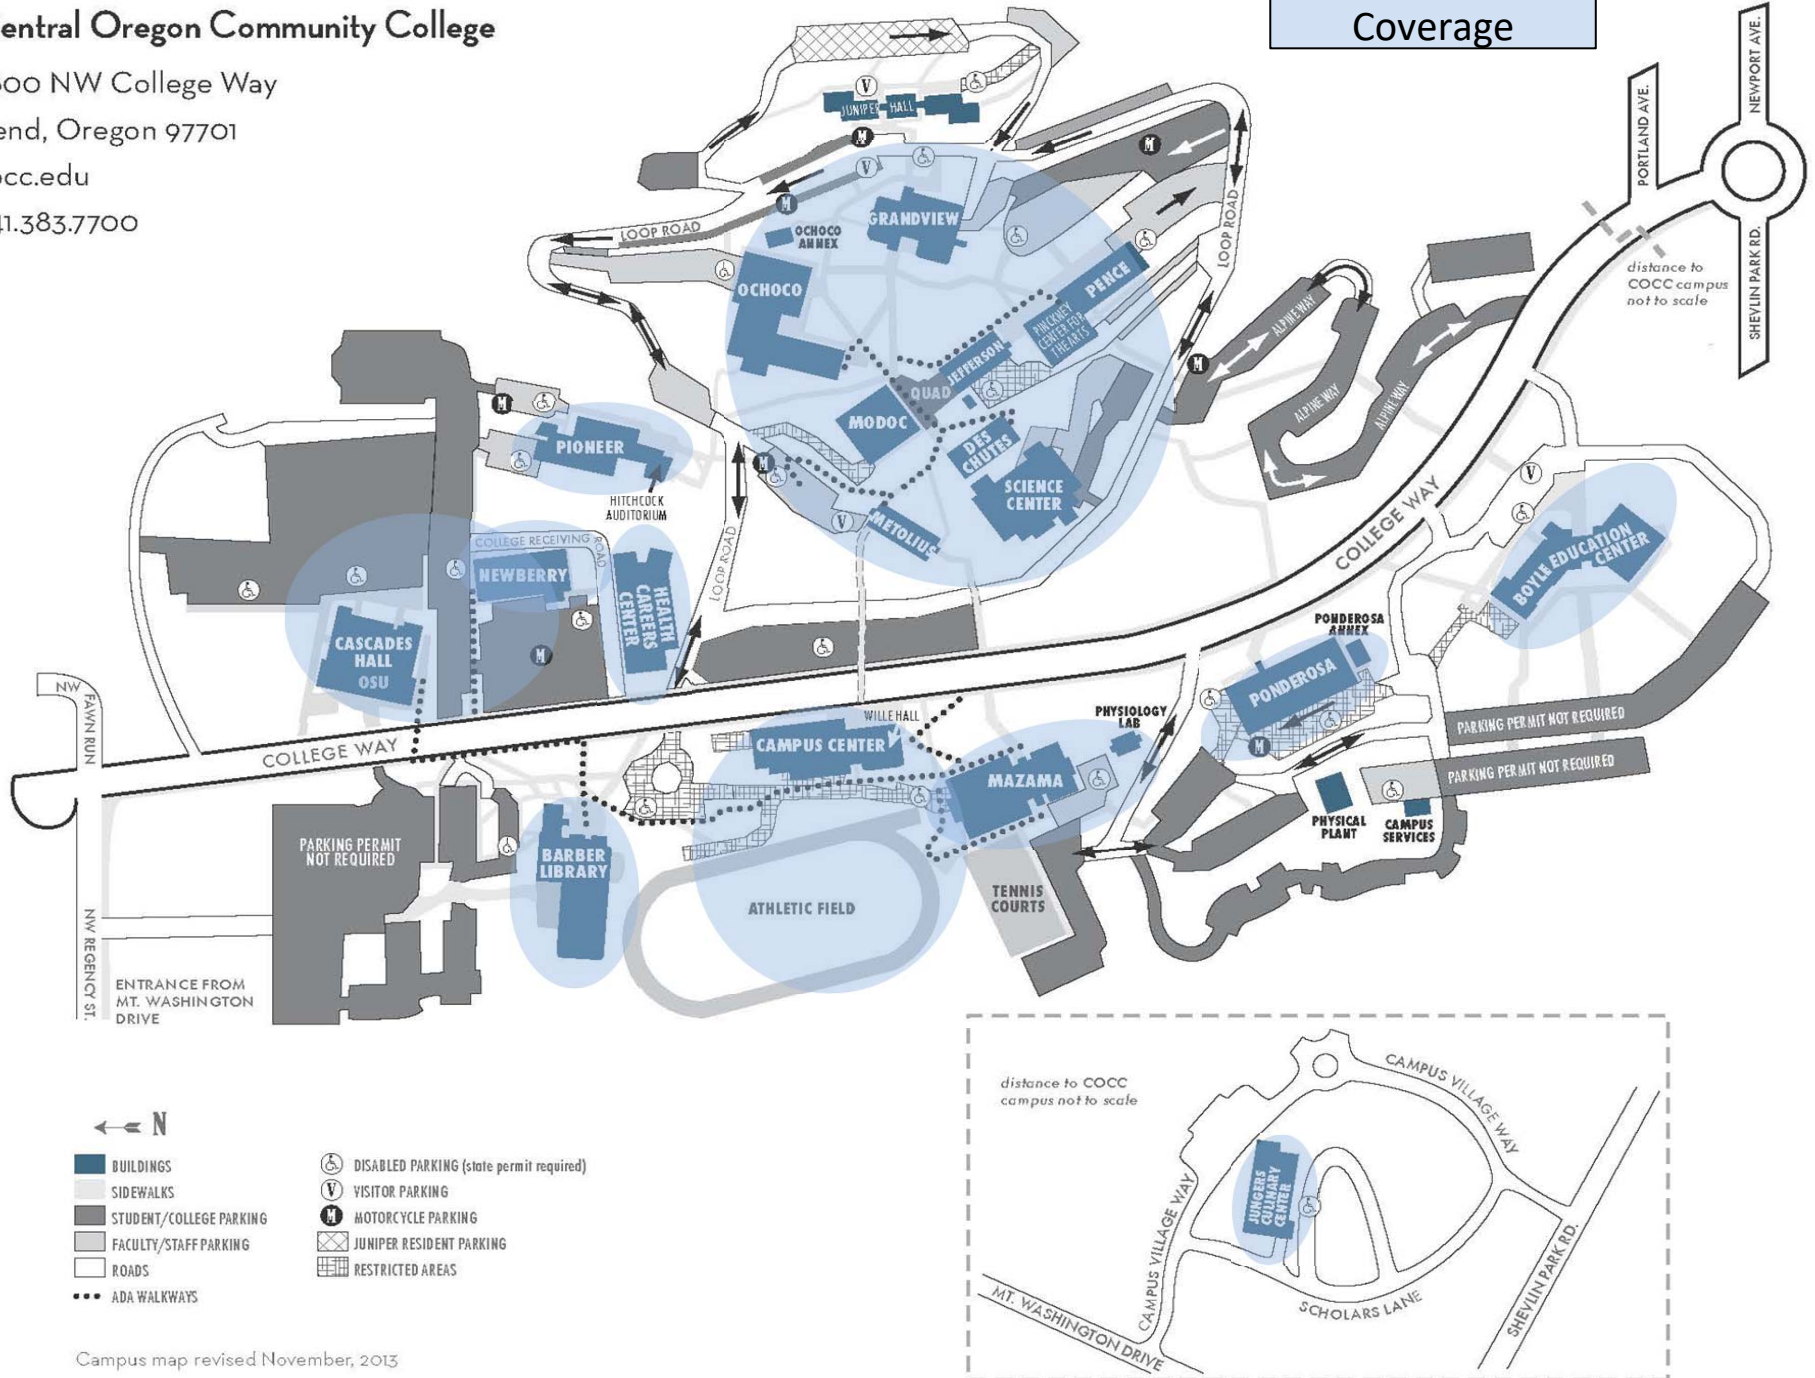

Central Oregon Community College

2600 NW College Way

Bend, Oregon 97701

cocc.edu

541.383.7700

Campus Wireless Coverage

- BUILDINGS
- SIDEWALKS
- STUDENT/COLLEGE PARKING
- FACULTY/STAFF PARKING
- ROADS
- ADA WALKWAYS
- DISABLED PARKING (state permit required)
- VISITOR PARKING
- MOTORCYCLE PARKING
- JUNIPER RESIDENT PARKING
- RESTRICTED AREAS

Campus map revised November, 2013