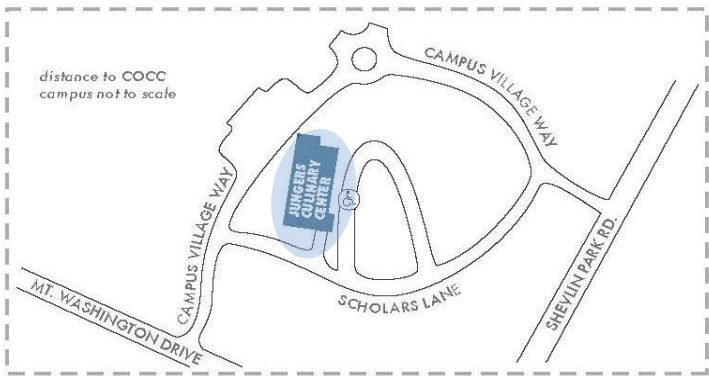

# Central Oregon Community College

2600 NW College Way

Bend, Oregon 97701

cocc.edu

541.383.7700

## Campus Wireless Coverage

- BUILDINGS
- SIDEWALKS
- STUDENT/COLLEGE PARKING
- FACULTY/STAFF PARKING
- ROADS
- ADA WALKWAYS
- DISABLED PARKING (state permit required)
- VISITOR PARKING
- MOTORCYCLE PARKING
- JUNIPER RESIDENT PARKING
- RESTRICTED AREAS

Campus map revised November, 2013