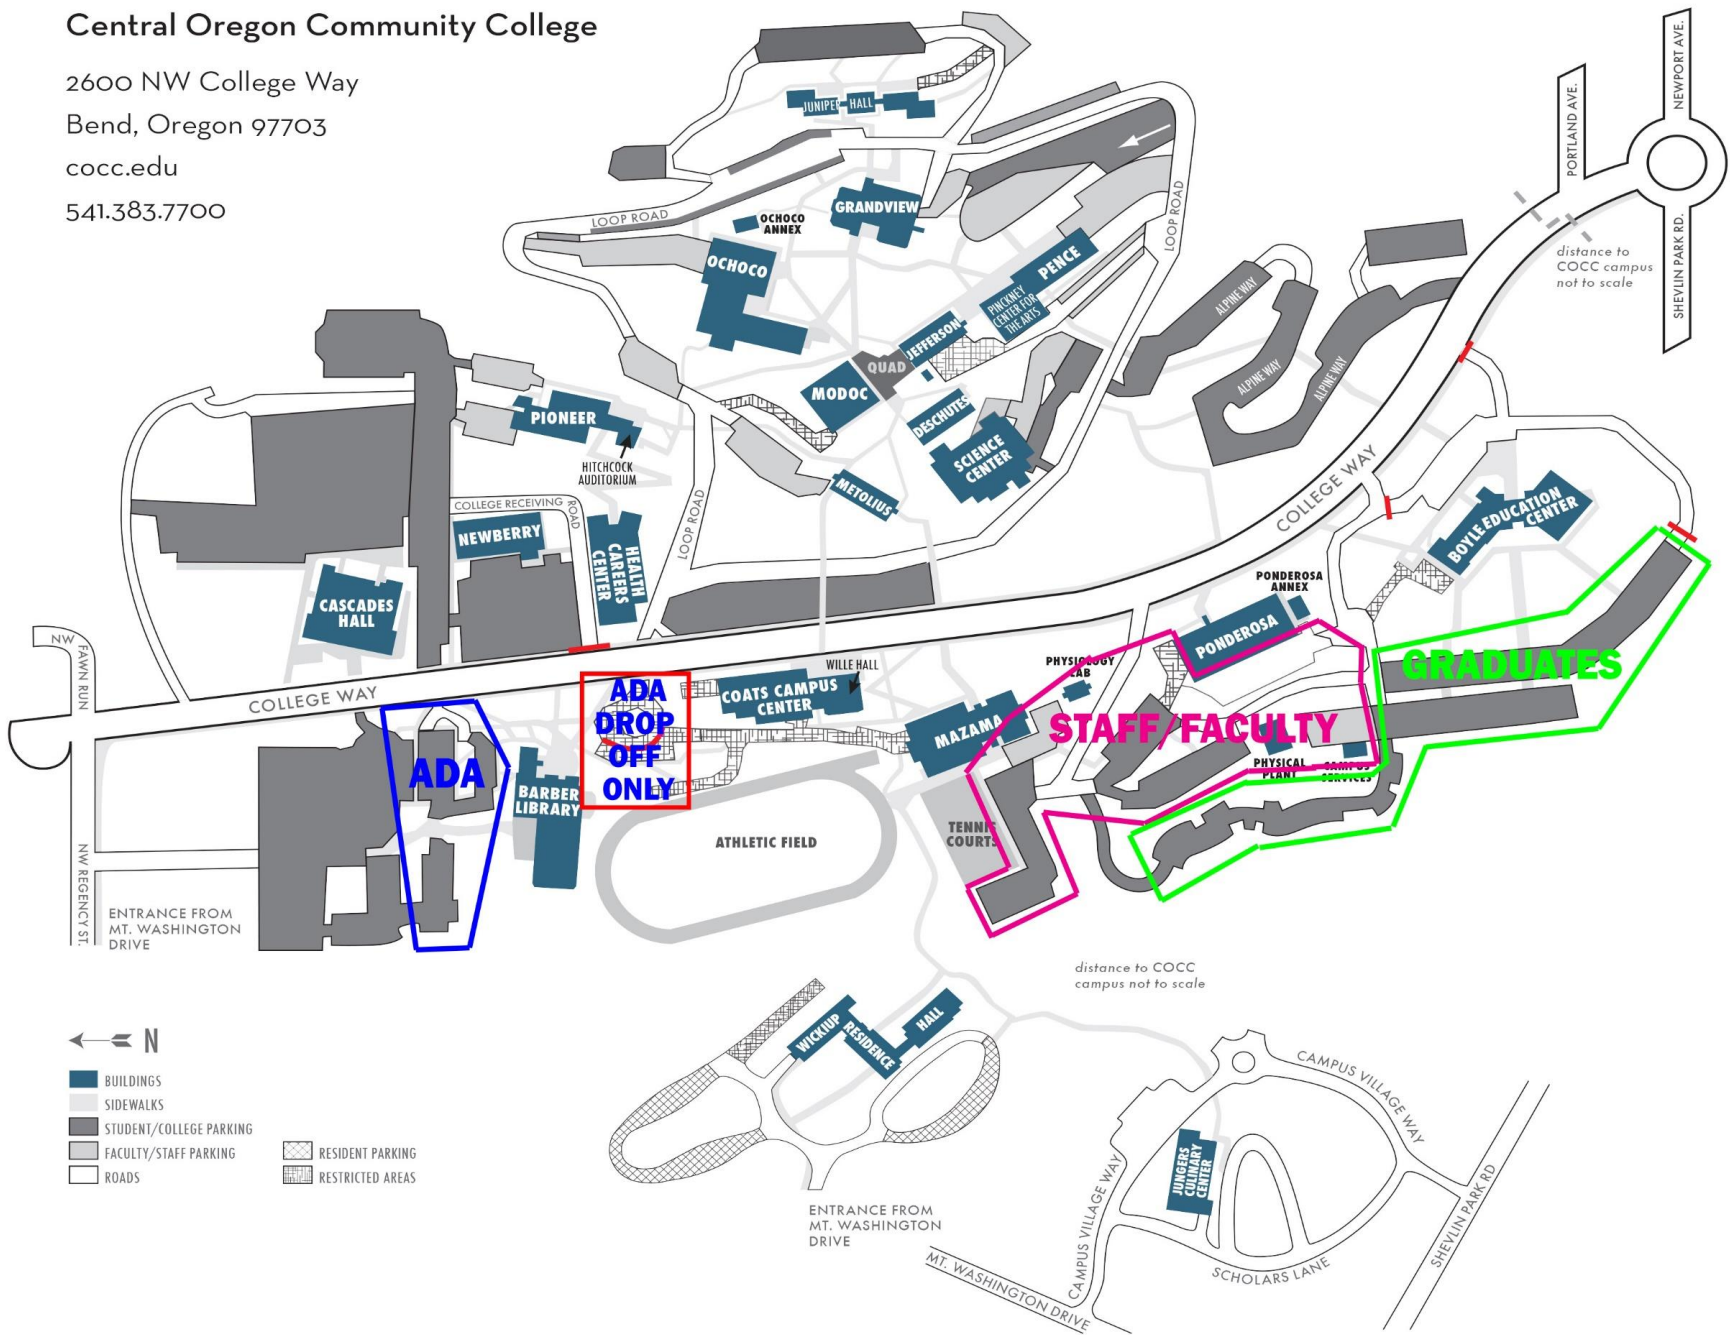

Central Oregon Community College

2600 NW College Way

Bend, Oregon 97703

cocc.edu

541.383.7700

- BUILDINGS
- SIDEWALKS
- STUDENT/COLLEGE PARKING
- FACULTY/STAFF PARKING
- ROADS
- RESIDENT PARKING
- RESTRICTED AREAS