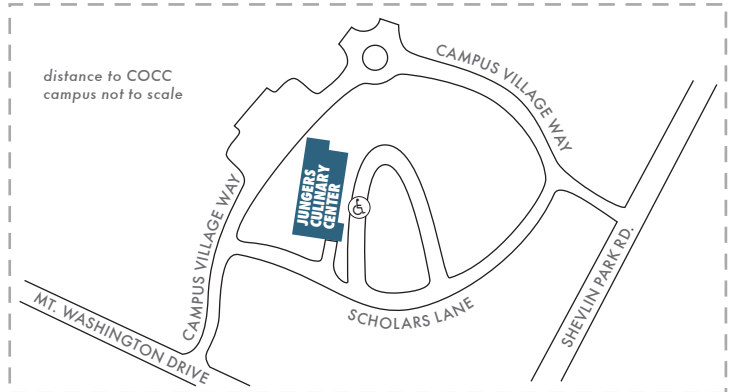

Central Oregon Community College

2600 NW College Way

Bend, Oregon 97701

cocc.edu

541.383.7700

distance to COCC campus not to scale

distance to COCC campus not to scale

- ← N
- BUILDINGS
- SIDEWALKS
- STUDENT/COLLEGE PARKING
- FACULTY/STAFF PARKING
- ROADS
- ADA WALKWAYS
- DISABLED PARKING (state permit required)
- VISITOR PARKING
- MOTORCYCLE PARKING
- JUNIPER RESIDENT PARKING
- RESTRICTED AREAS

Where to Find It

Admissions and Records Office

Boyle Education Center - 1st floor

Adult Basic Skills/College Preparation

Metolius Hall

Allied Health

Health Careers Center

Apprenticeship