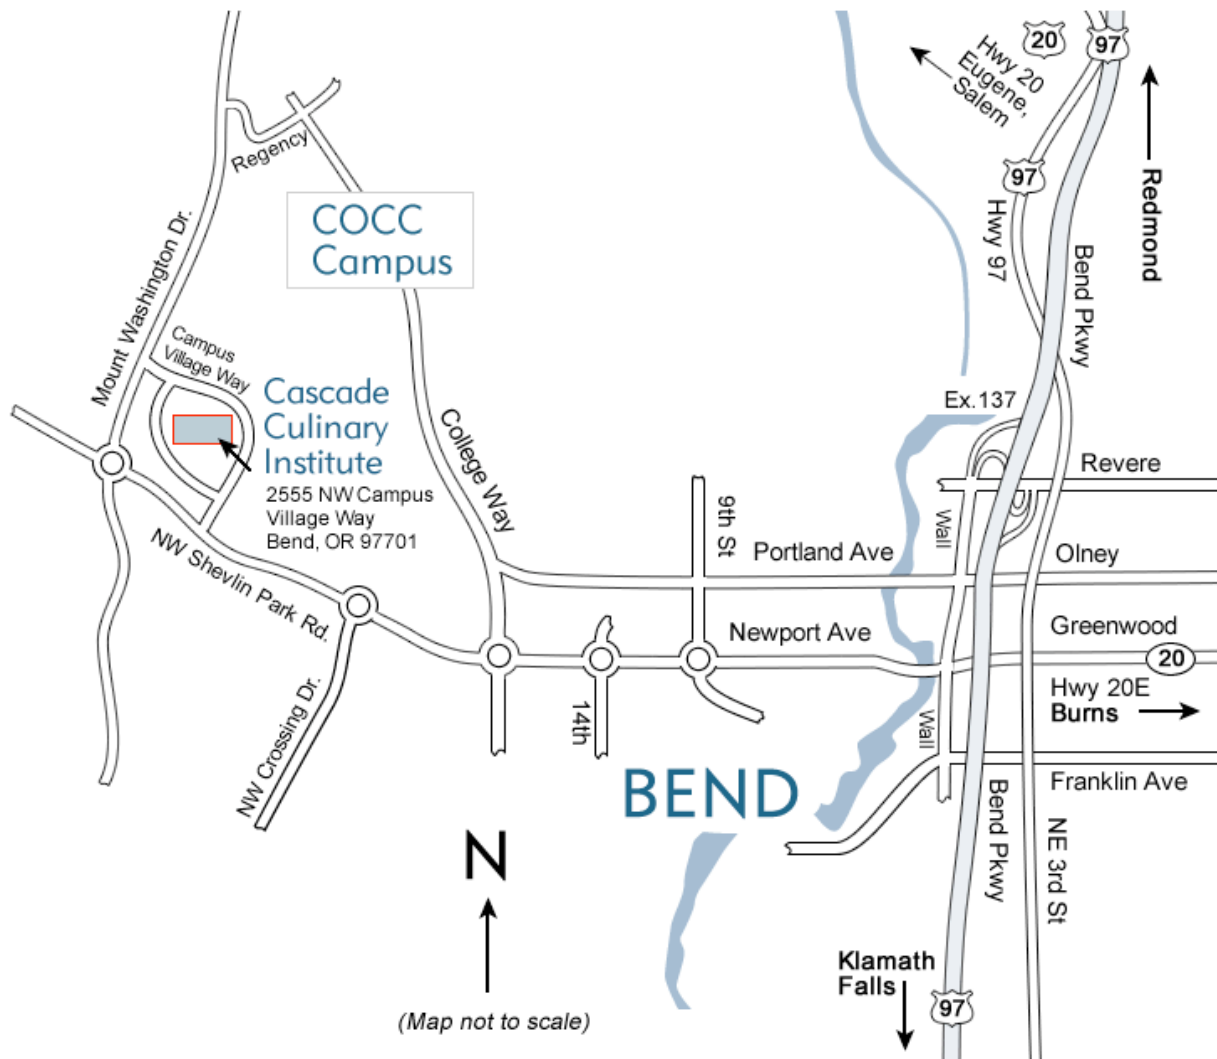

Cascade Culinary Institute Map and Driving Directions

Cascade Culinary Institute and Elevation restaurant are located just southwest of COCC campus near the Shevlin Park Road and Mount Washington Drive roundabout.

From Downtown Bend - Head west on Greenwood/Newport Avenue. Continue through the Newport Ave/Shevlin Park Rd roundabout, go west 1 mile on NW Shevlin Park Rd. Turn right on Campus Village Way.

From the COCC Campus, North Entrance - Head North past the Health Careers Center and Barber Library. Turn left at Regency at the stop sign and go to Mt. Washington Drive. Turn left on Mount Washington and continue .4 miles. Turn left on Campus Village Way.

From the COCC Campus, South Entrance - Head south (downhill) on College Way. At the bottom of the hill, turn right at the Newport Ave/Shevlin Park Rd roundabout and go west one mile on NW Shevlin Park Road. Turn right on Campus Village Way.