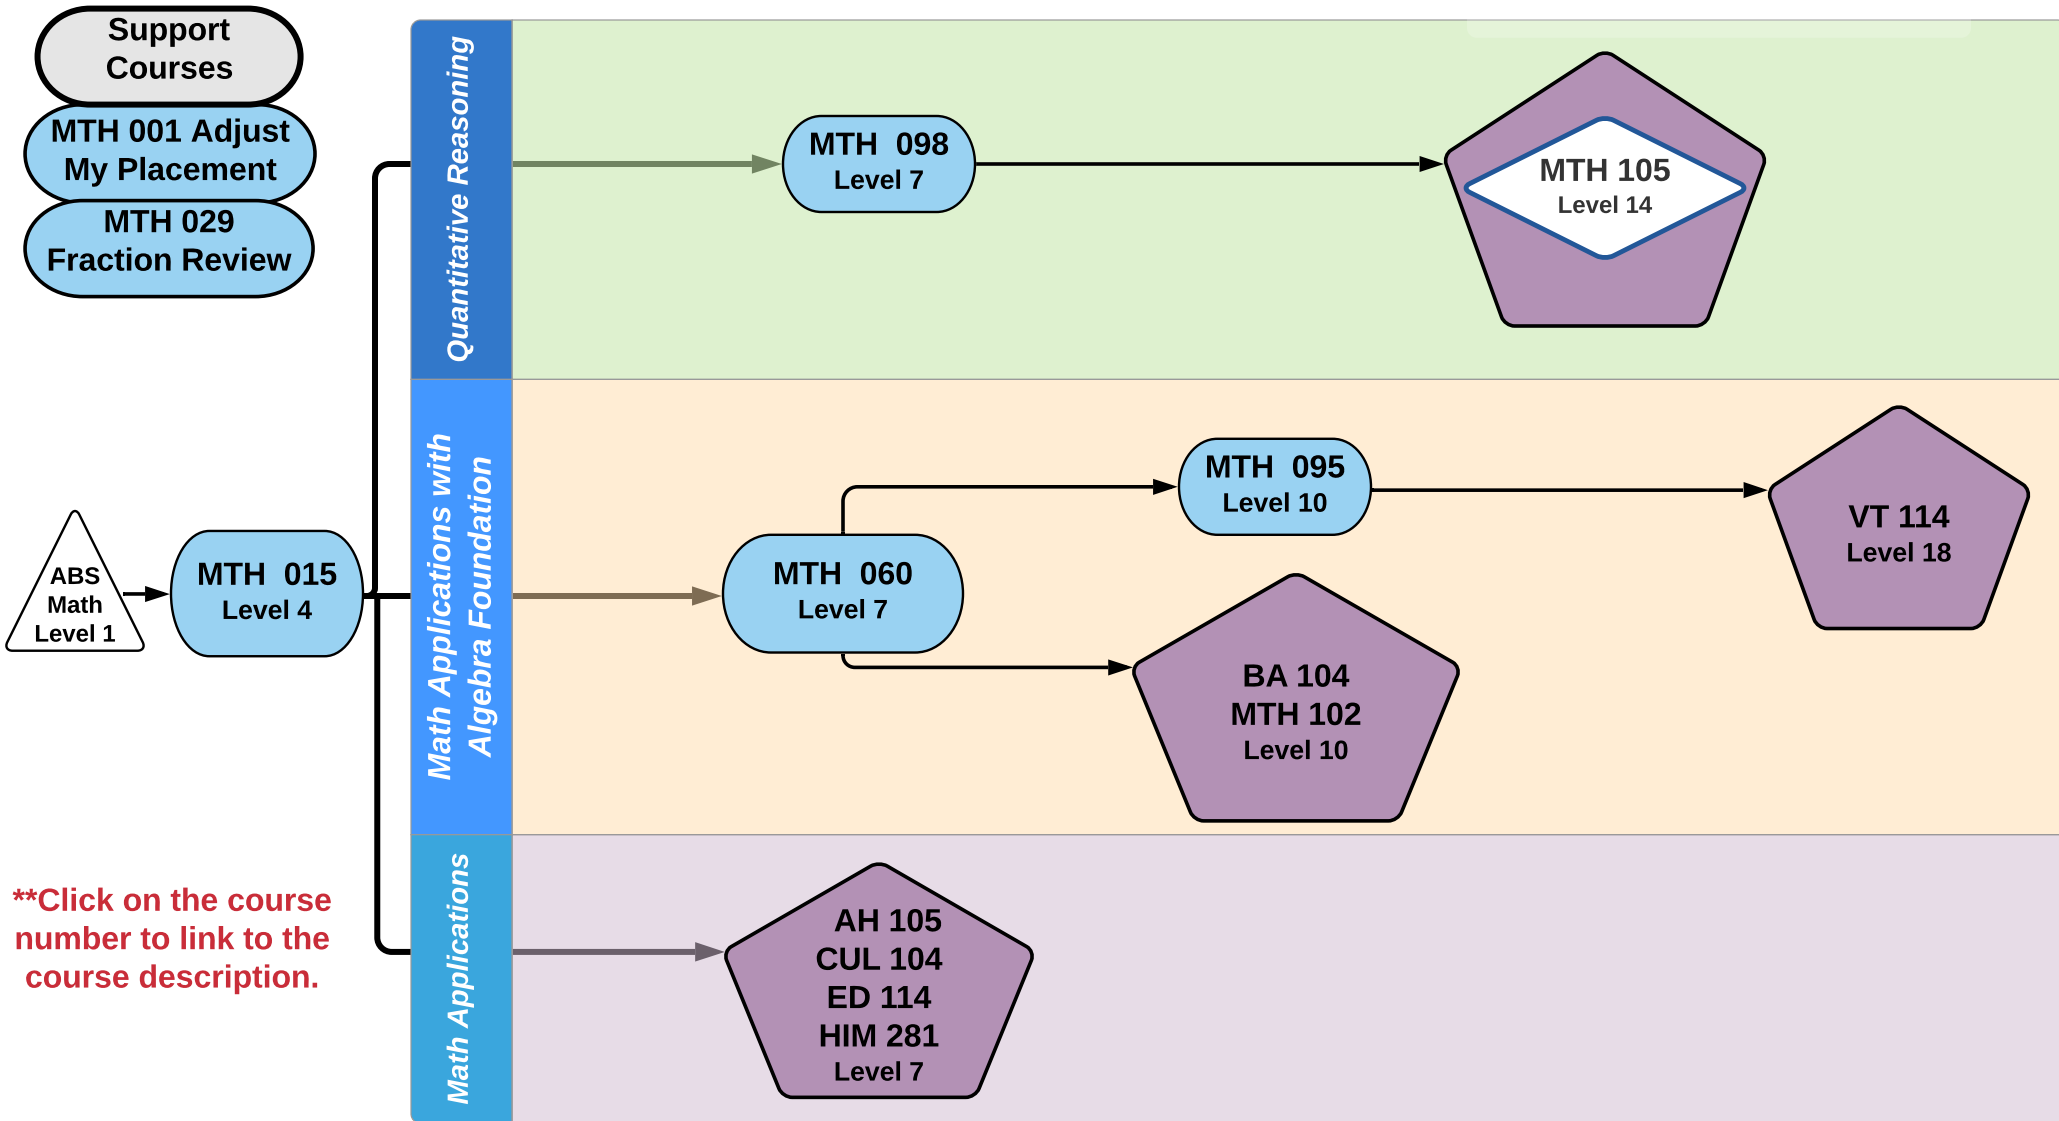

Transfer Degree Math Paths

for students planning to transfer to a 4-year institution

"Level" refers to Math Placement Level

****Click on the course number to link to the course description.**

* or higher - consult with math faculty

- Support Courses
- MTH 001 Adjust My Placement
- MTH 029 Fraction Review

Questions? Talk with your advisor, a math faculty member or email mathplacement@cooc.edu

Career and Technical Program Computation Paths

for students planning to finish their CTE degree/certificate at COCC

"Level" refers to Math Placement Level

****Click on the course number to link to the course description.**

Questions? Talk with your advisor, a math faculty member or email mathplacement@cocc.edu