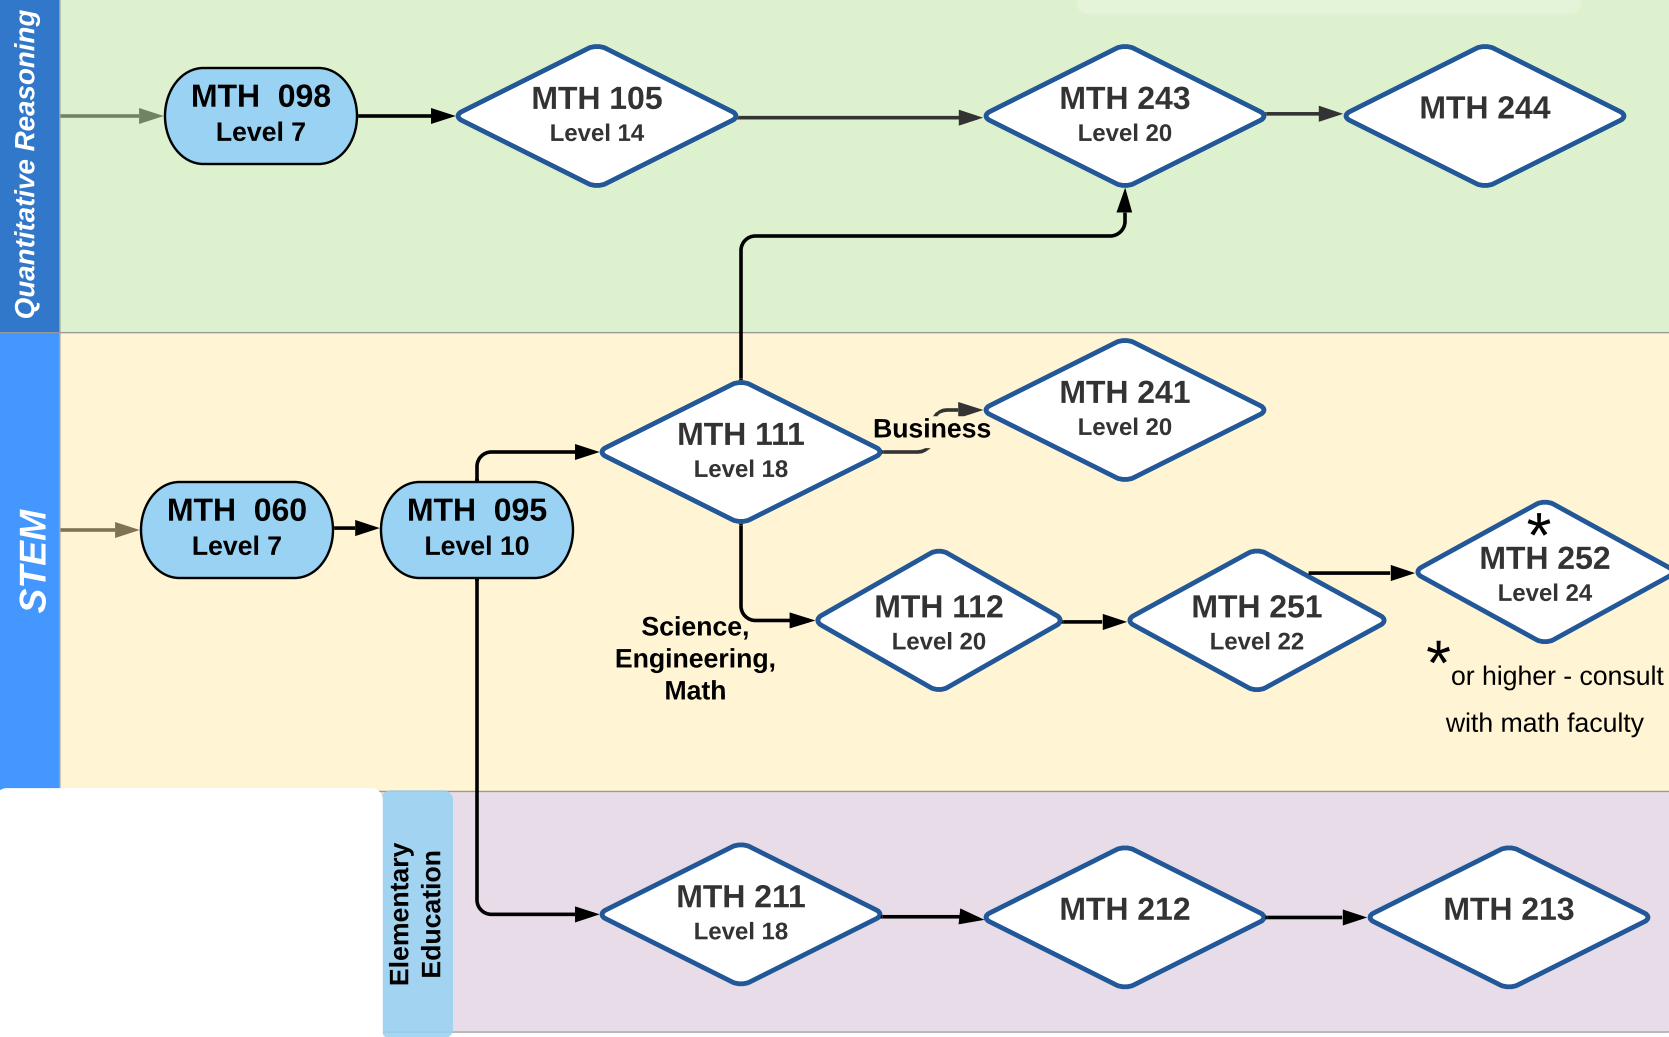

Transfer Degree Math Paths

for students planning to transfer to a 4-year institution

"Level" refers to Math Placement Level

****Click on the course number to link to the course description.**

* or higher - consult with math faculty

- Support Courses
- MTH 001 Adjust My Placement
- MTH 029 Fraction Review

Questions? Talk with your advisor, a math faculty member or email mathplacement@cooc.edu

Career and Technical Program Computation Paths

for students planning to finish their CTE degree/certificate at COCC

"Level" refers to Math Placement Level

****Click on the course number to link to the course description.**

Questions? Talk with your advisor, a math faculty member or email mathplacement@cocc.edu

COCC Writing Course Flowchart 2019-2020

All courses are 4 CR unless otherwise noted

Questions?
writingplacement@cocc.edu

KEY

★ requires a prerequisite

Developmental
Course

Transfer
Courses

CTE
Courses