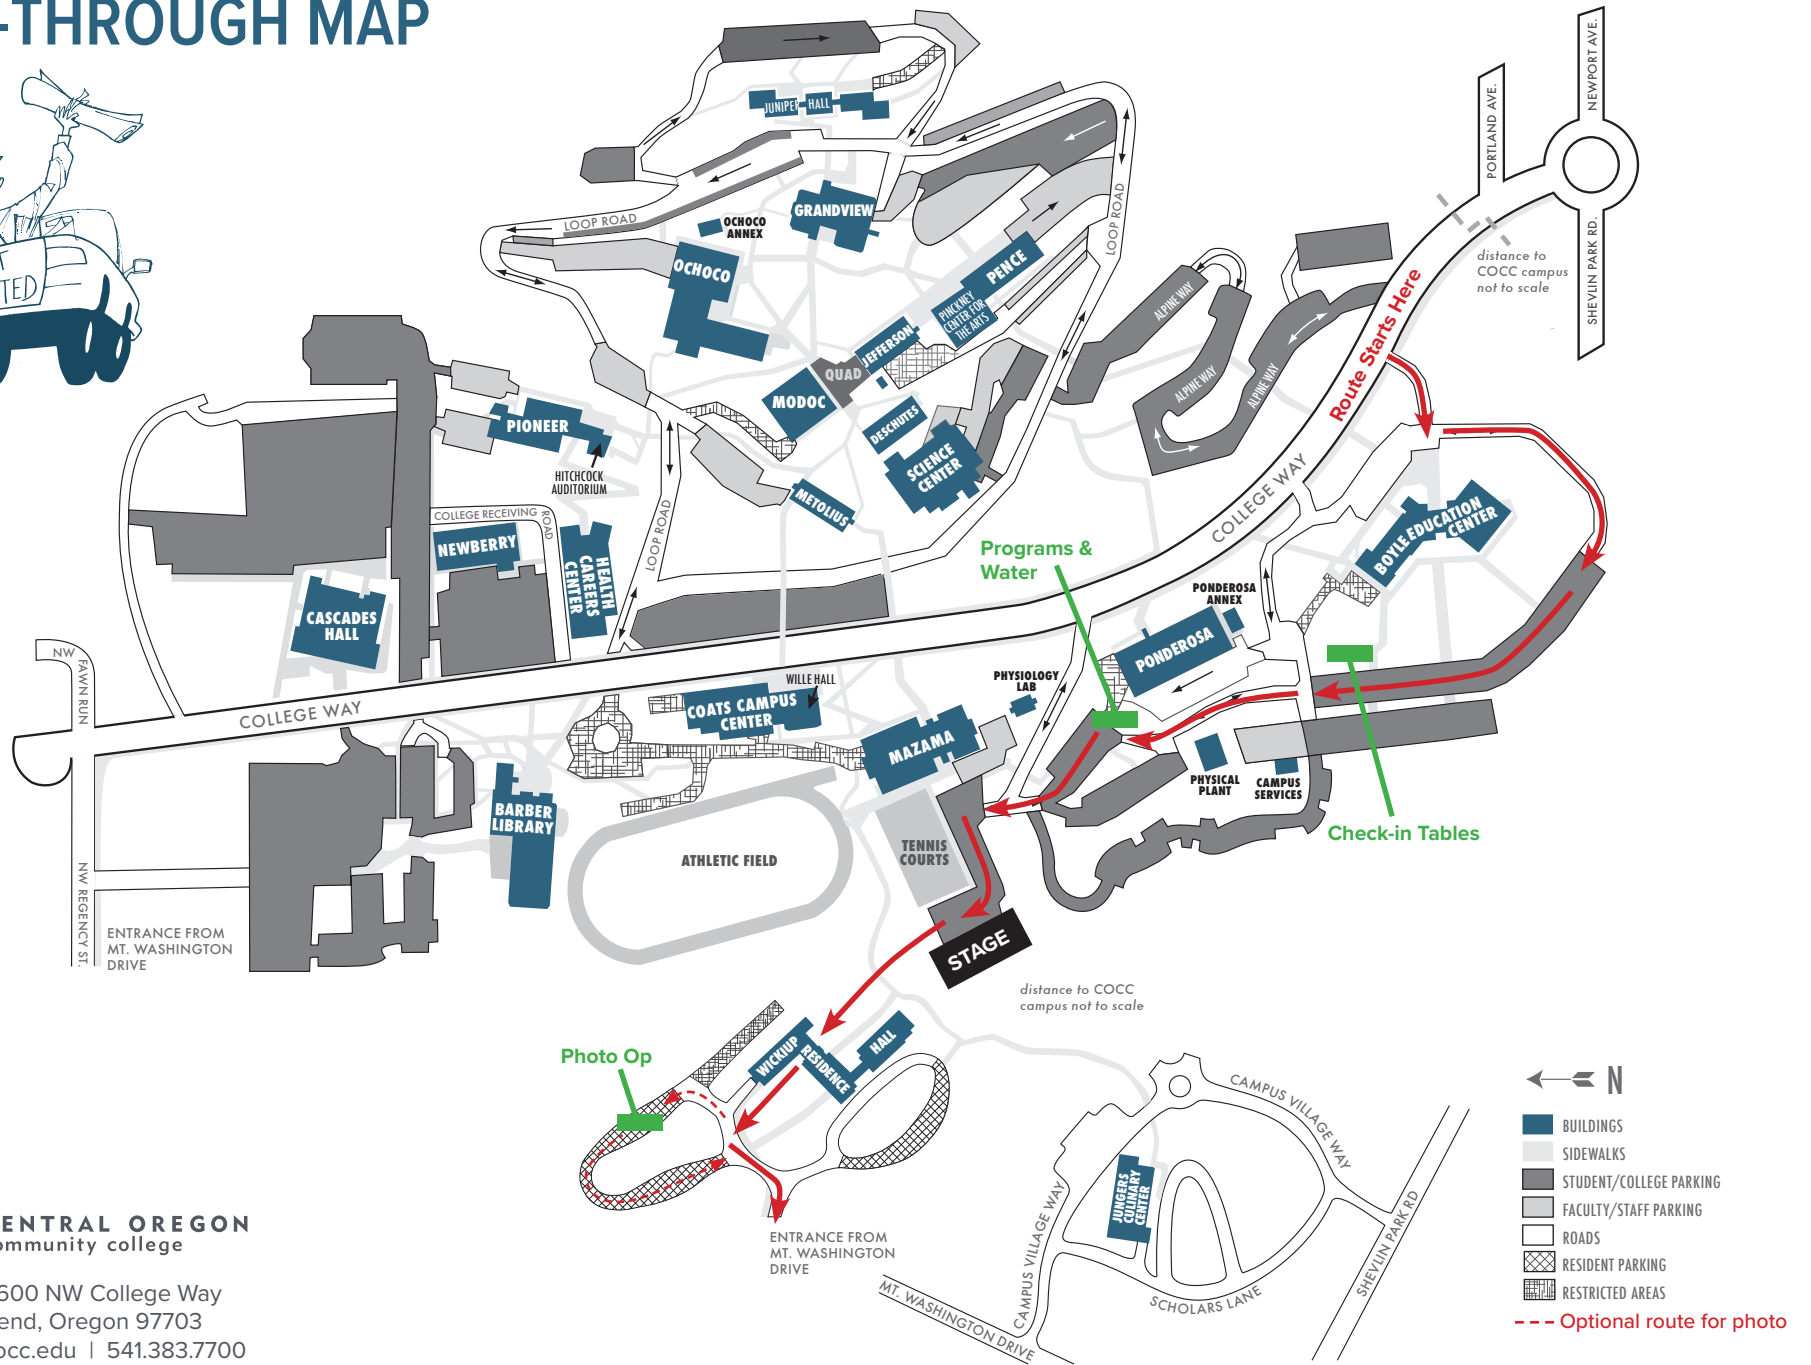

COCC COMMENCEMENT DRIVE-THROUGH MAP

CENTRAL OREGON
community college

2600 NW College Way
Bend, Oregon 97703
cocc.edu | 541.383.7700