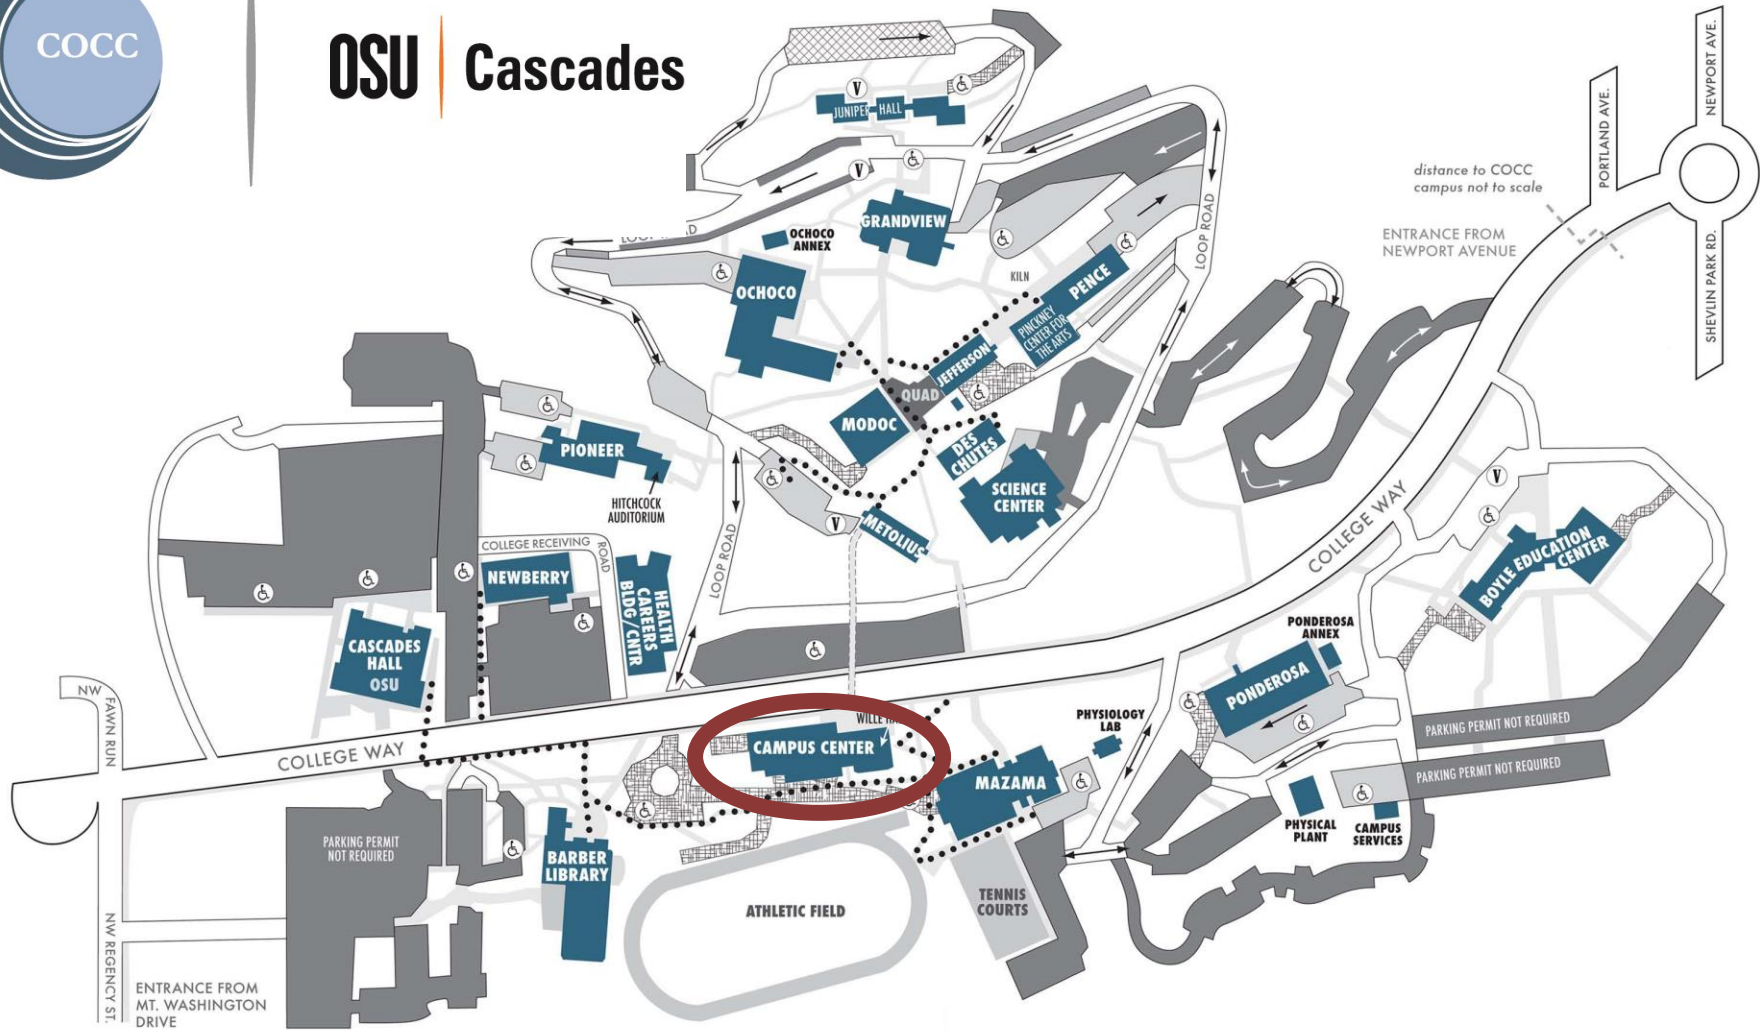

OSU | Cascades

- BUILDINGS
- SIDEWALKS
- STUDENT/COLLEGE PARKING
- FACULTY/STAFF PARKING
- ROADS
- BUILDINGS (under construction)
- ADA WALKWAYS
- DISABLED PARKING (state permit required)
- VISITOR PARKING
- JUNIPER RESIDENT PARKING
- RESTRICTED AREAS

Campus map revised July 2012

COCC & OSU-CASCADES PREVIEWday