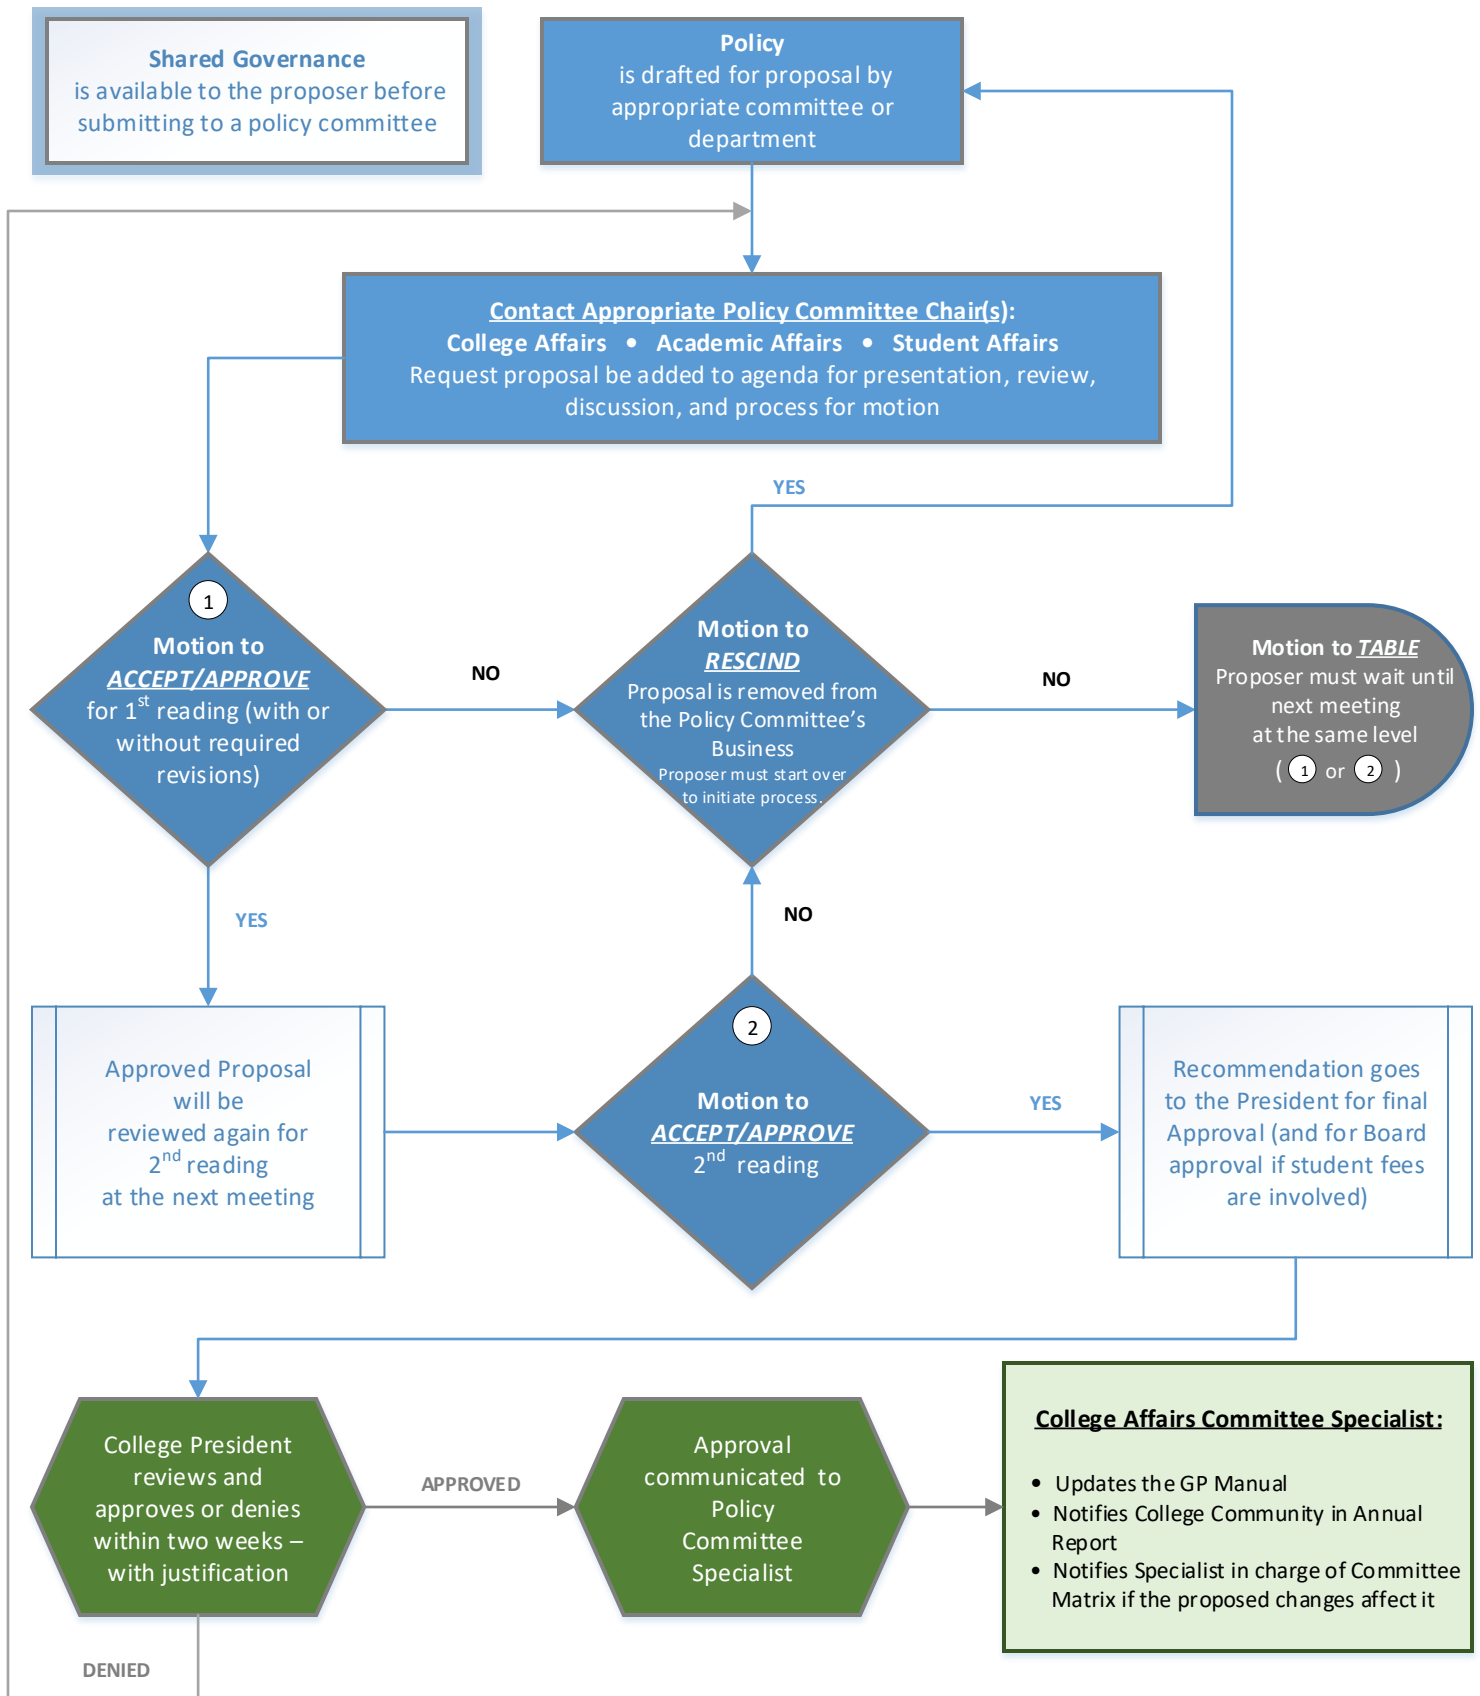

PROPOSALS TO CHANGE POLICY or PROCEDURES FLOW CHART

<https://www.cocc.edu/committees/>

Edits are made online annually to the COCC website Policy Manual:

<https://www.cocc.edu/policies>

Revised: 1-4-18