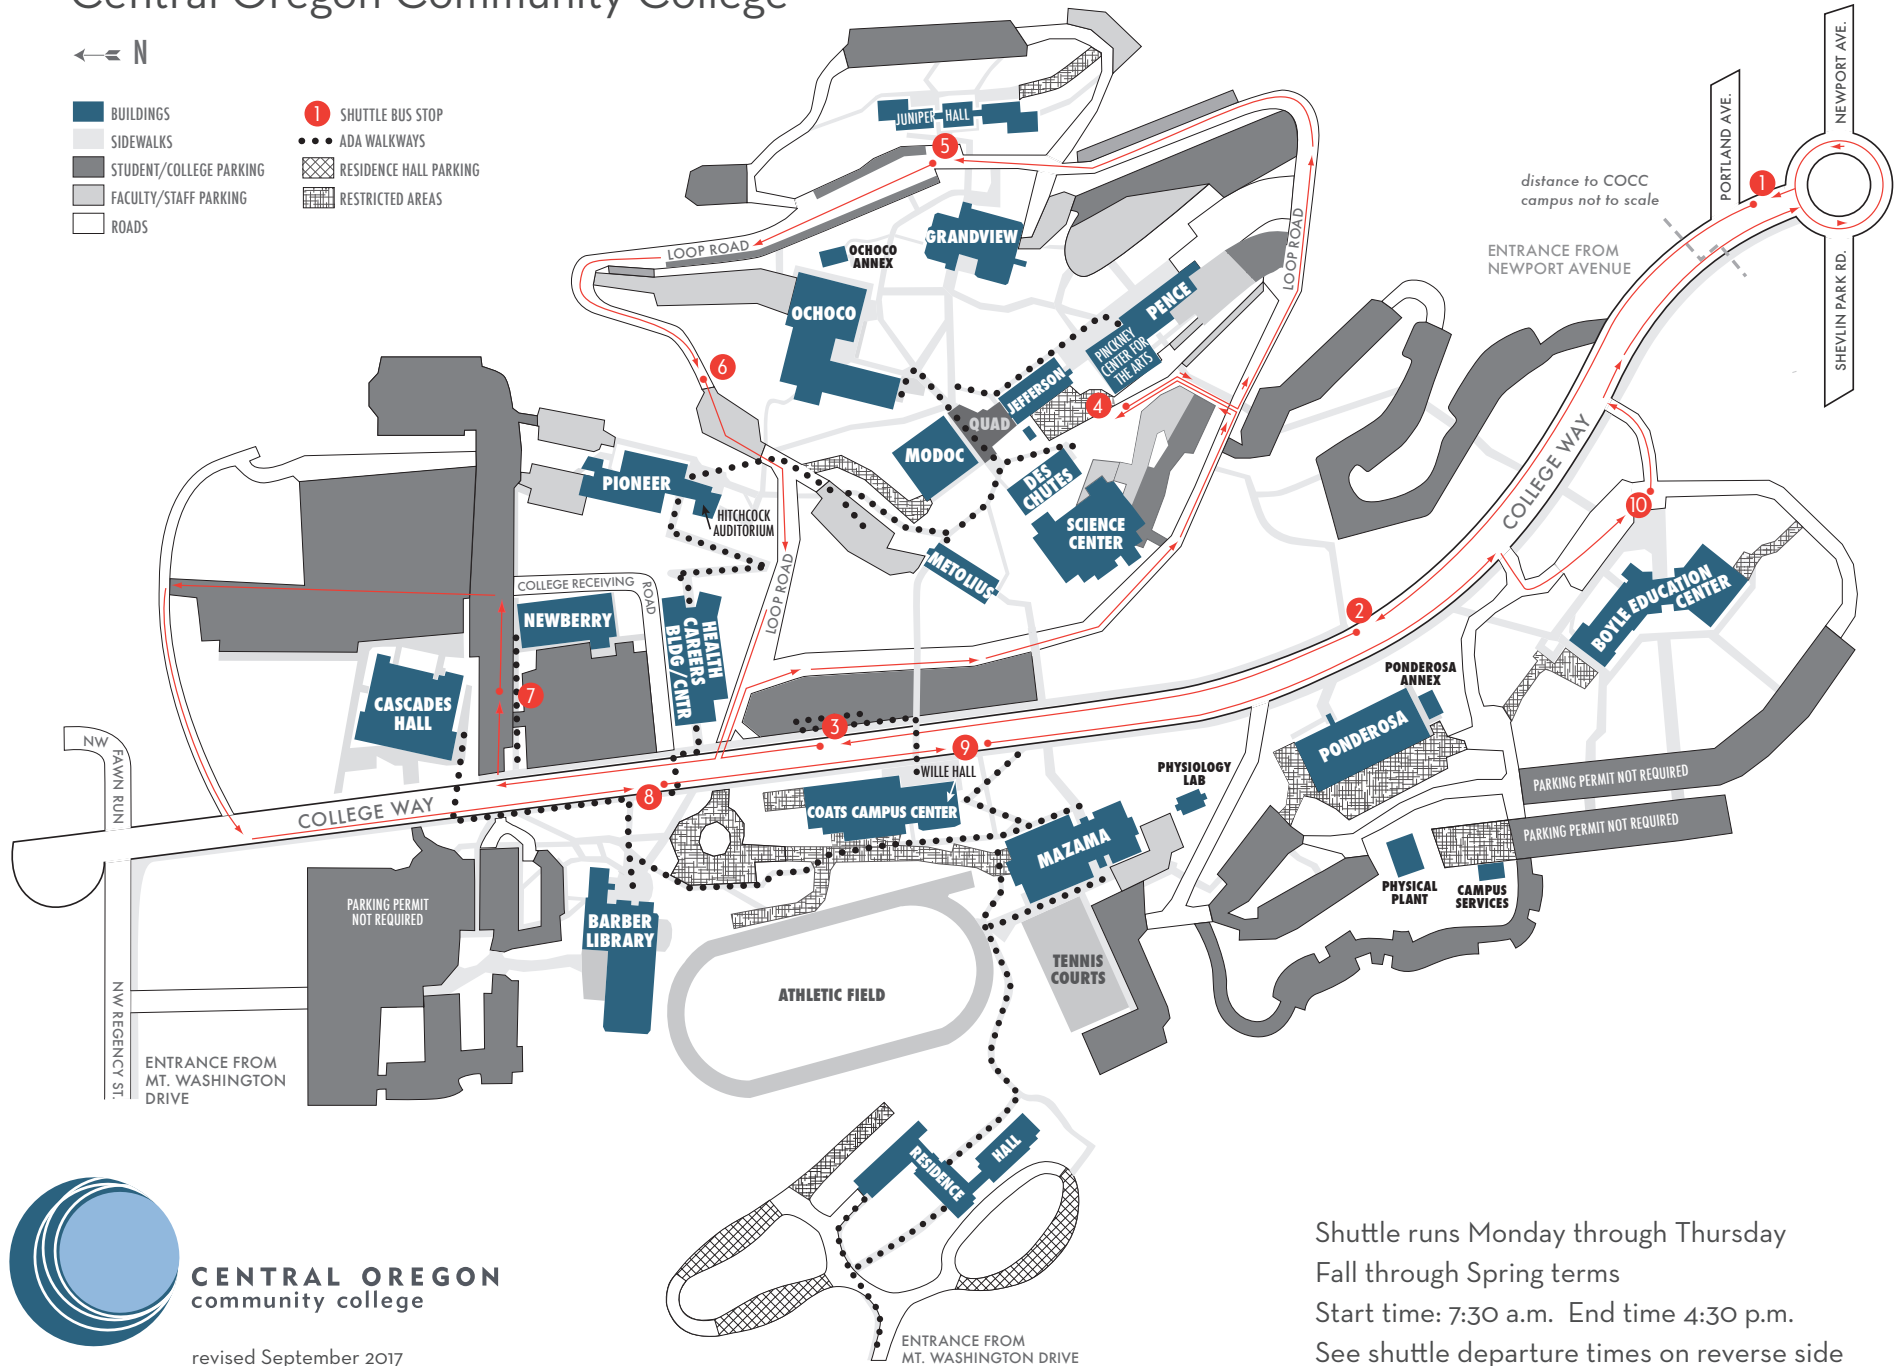

CENTRAL OREGON
community college

revised September 2017

Shuttle runs Monday through Thursday
 Fall through Spring terms
 Start time: 7:30 a.m. End time 4:30 p.m.
 See shuttle departure times on reverse side

Shuttle leaves locations at these times Monday through Thursday:

MORNING

1. Bottom of the Hill	7:30	7:50	8:10	8:30	8:50	9:10	9:30	9:50	10:10	— B R E A K —	10:50	11:10	11:30	11:50
2. Ponderosa	7:31	7:51	8:11	8:31	8:51	9:11	9:31	9:51	10:11		10:51	11:11	11:31	11:51
3. Coats Campus Center	7:32	7:52	8:12	8:32	8:52	9:12	9:32	9:52	10:12		10:52	11:12	11:32	11:52
4. Des Chutes	7:35	7:55	8:15	8:35	8:55	9:15	9:35	9:55	10:15		10:55	11:15	11:35	11:55
5. Grandview	7:37	7:57	8:17	8:37	8:57	9:17	9:37	9:57	10:17		10:57	11:17	11:37	11:57
6. Pioneer	7:38	7:58	8:18	8:38	8:58	9:18	9:38	9:58	10:18		10:58	11:18	11:38	11:58
7. Bookstore	7:39	7:59	8:19	8:39	8:59	9:19	9:39	9:59	10:19		10:59	11:19	11:39	11:59
8. Library	7:41	8:01	8:21	8:41	9:01	9:21	9:41	10:01	10:21		11:01	11:21	11:41	12:01
9. Coats Campus Center	7:42	8:02	8:22	8:42	9:02	9:22	9:42	10:02	10:22		11:02	11:22	11:42	12:02
10. Boyle	7:45	8:05	8:25	8:45	9:05	9:25	9:45	10:05	10:25		11:05	11:25	11:45	12:05

AFTERNOON

1. Bottom of the Hill	12:10	12:30	12:50	1:10	1:30	1:50	— B R E A K —	2:30	2:50	3:10	3:30	3:50	4:10
2. Ponderosa	12:11	12:31	12:51	1:11	1:31	1:51		2:31	2:51	3:11	3:31	3:51	4:11
3. Coats Campus Center	12:12	12:32	12:52	1:12	1:32	1:52		2:32	2:52	3:12	3:32	3:52	4:12
4. Des Chutes	12:15	12:35	12:55	1:15	1:35	1:55		2:35	2:55	3:15	3:35	3:55	4:15
5. Grandview	12:17	12:37	12:57	1:17	1:37	1:57		2:37	2:57	3:17	3:37	3:57	4:17
6. Pioneer	12:18	12:38	12:58	1:18	1:38	1:58		2:38	2:58	3:18	3:38	3:58	4:18
7. Bookstore	12:19	12:39	12:59	1:19	1:39	1:59		2:39	2:59	3:19	3:39	3:59	4:19
8. Library	12:21	12:41	1:01	1:21	1:41	2:01		2:41	3:01	3:21	3:41	4:01	4:21
9. Coats Campus Center	12:22	12:42	1:02	1:22	1:42	2:02		2:42	3:02	3:22	3:42	4:02	4:22
10. Boyle	12:25	12:45	1:05	1:25	1:45	2:05		2:45	3:05	3:25	3:45	4:05	4:25