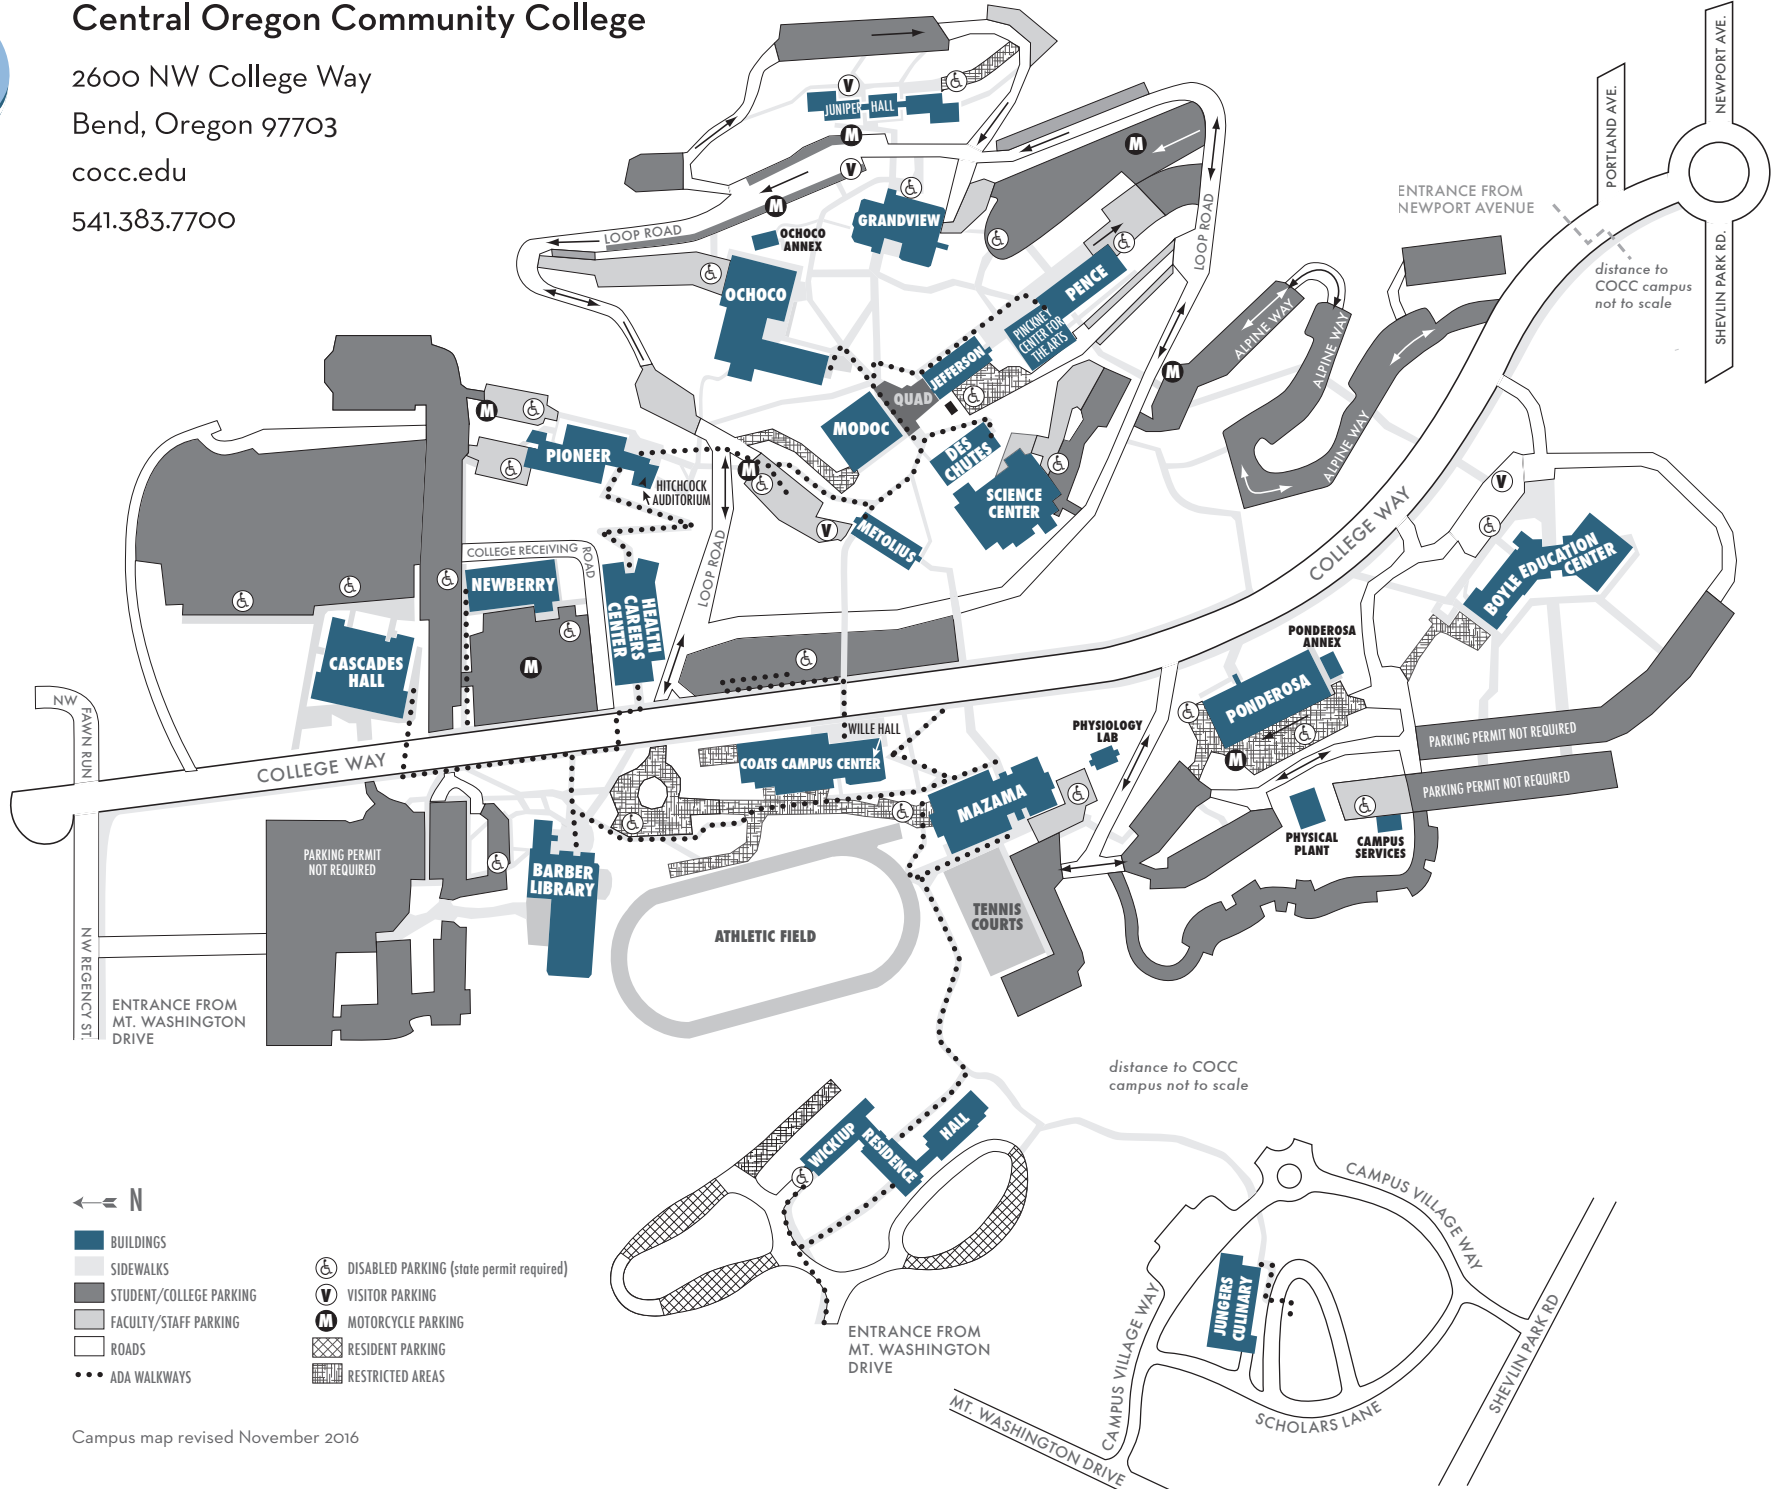

Central Oregon Community College

2600 NW College Way

Bend, Oregon 97703

cocc.edu

541.383.7700

- BUILDINGS
- SIDEWALKS
- STUDENT/COLLEGE PARKING
- FACULTY/STAFF PARKING
- ROADS
- ADA WALKWAYS
- ♿ DISABLED PARKING (state permit required)
- V VISITOR PARKING
- M MOTORCYCLE PARKING
- RESIDENT PARKING
- RESTRICTED AREAS

Campus map revised November 2016