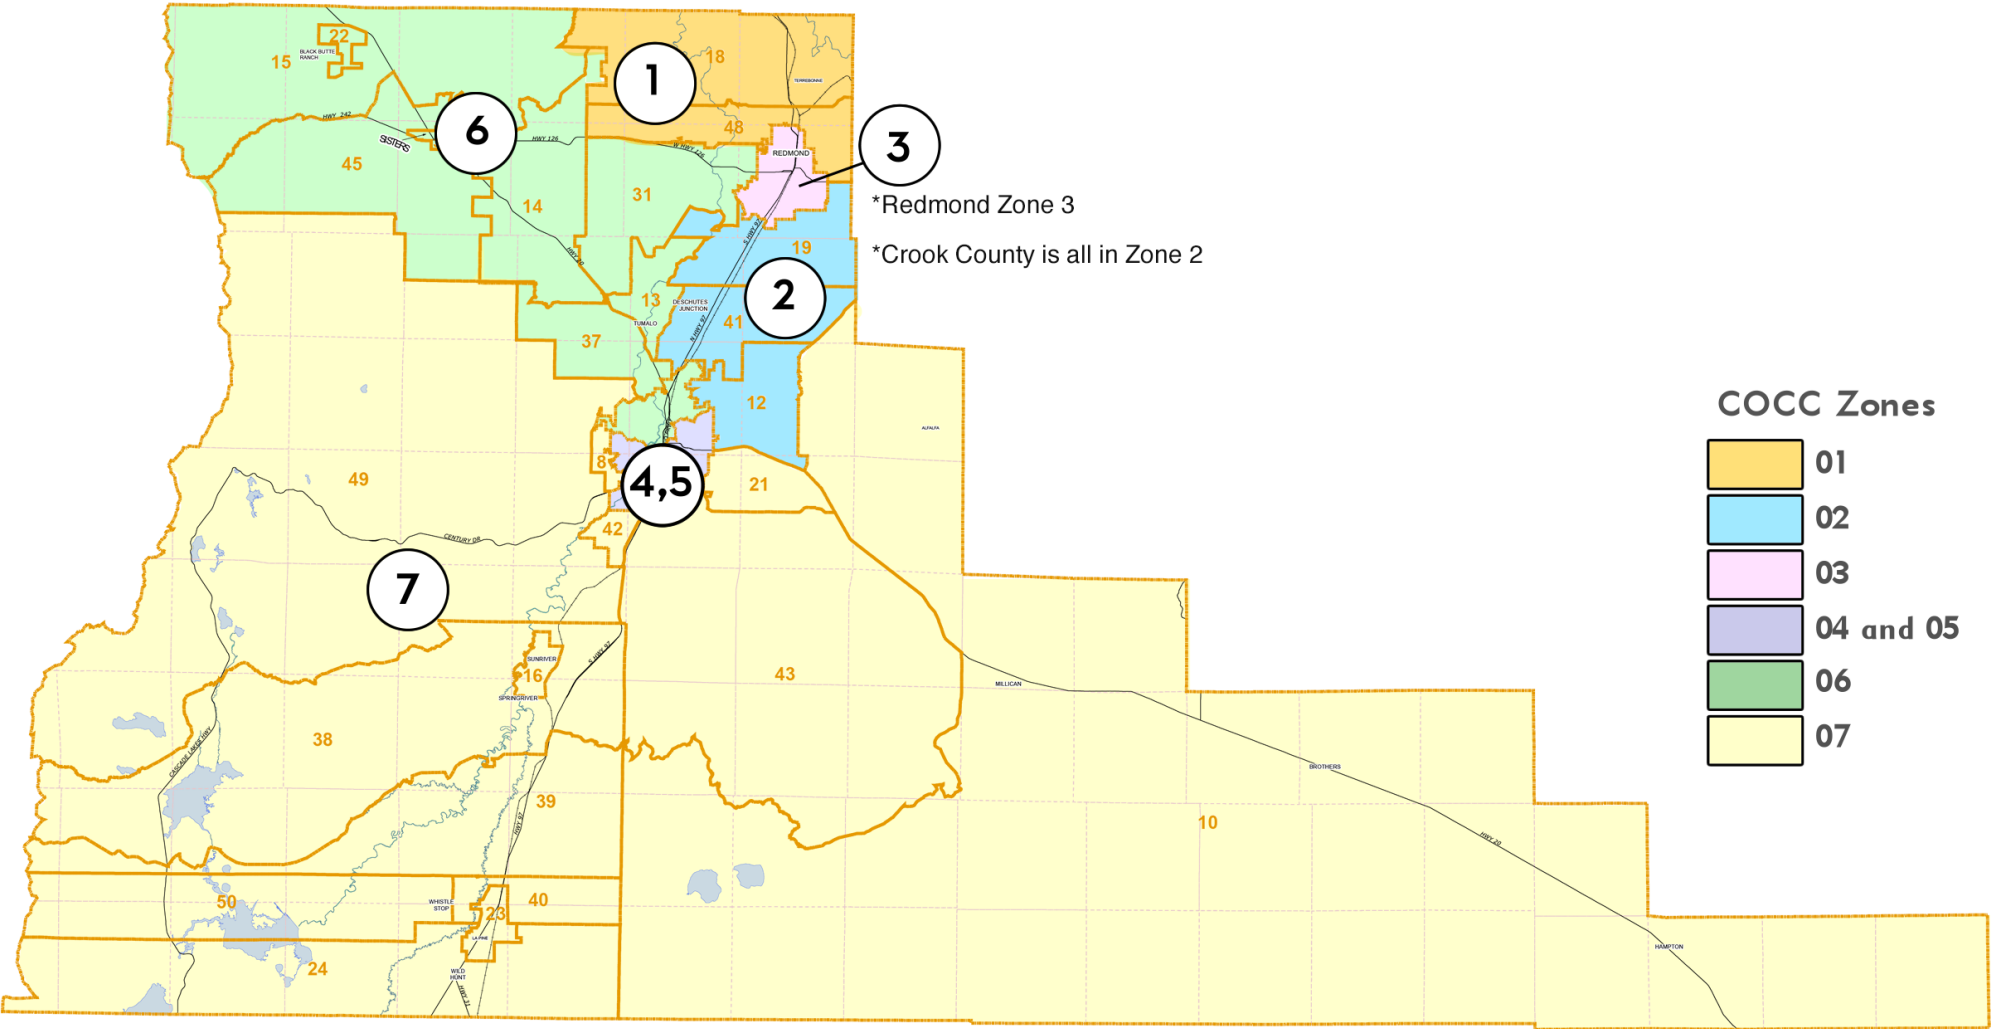

COCC Director Zones Deschutes County

* Jefferson and portions of Wasco County are in Zone 1

*Redmond Zone 3

*Crook County is all in Zone 2

COCC Zones

- 01
- 02
- 03
- 04 and 05
- 06
- 07

*Portions of Klamath and Lake Counties in the COCC district are in Zone 7