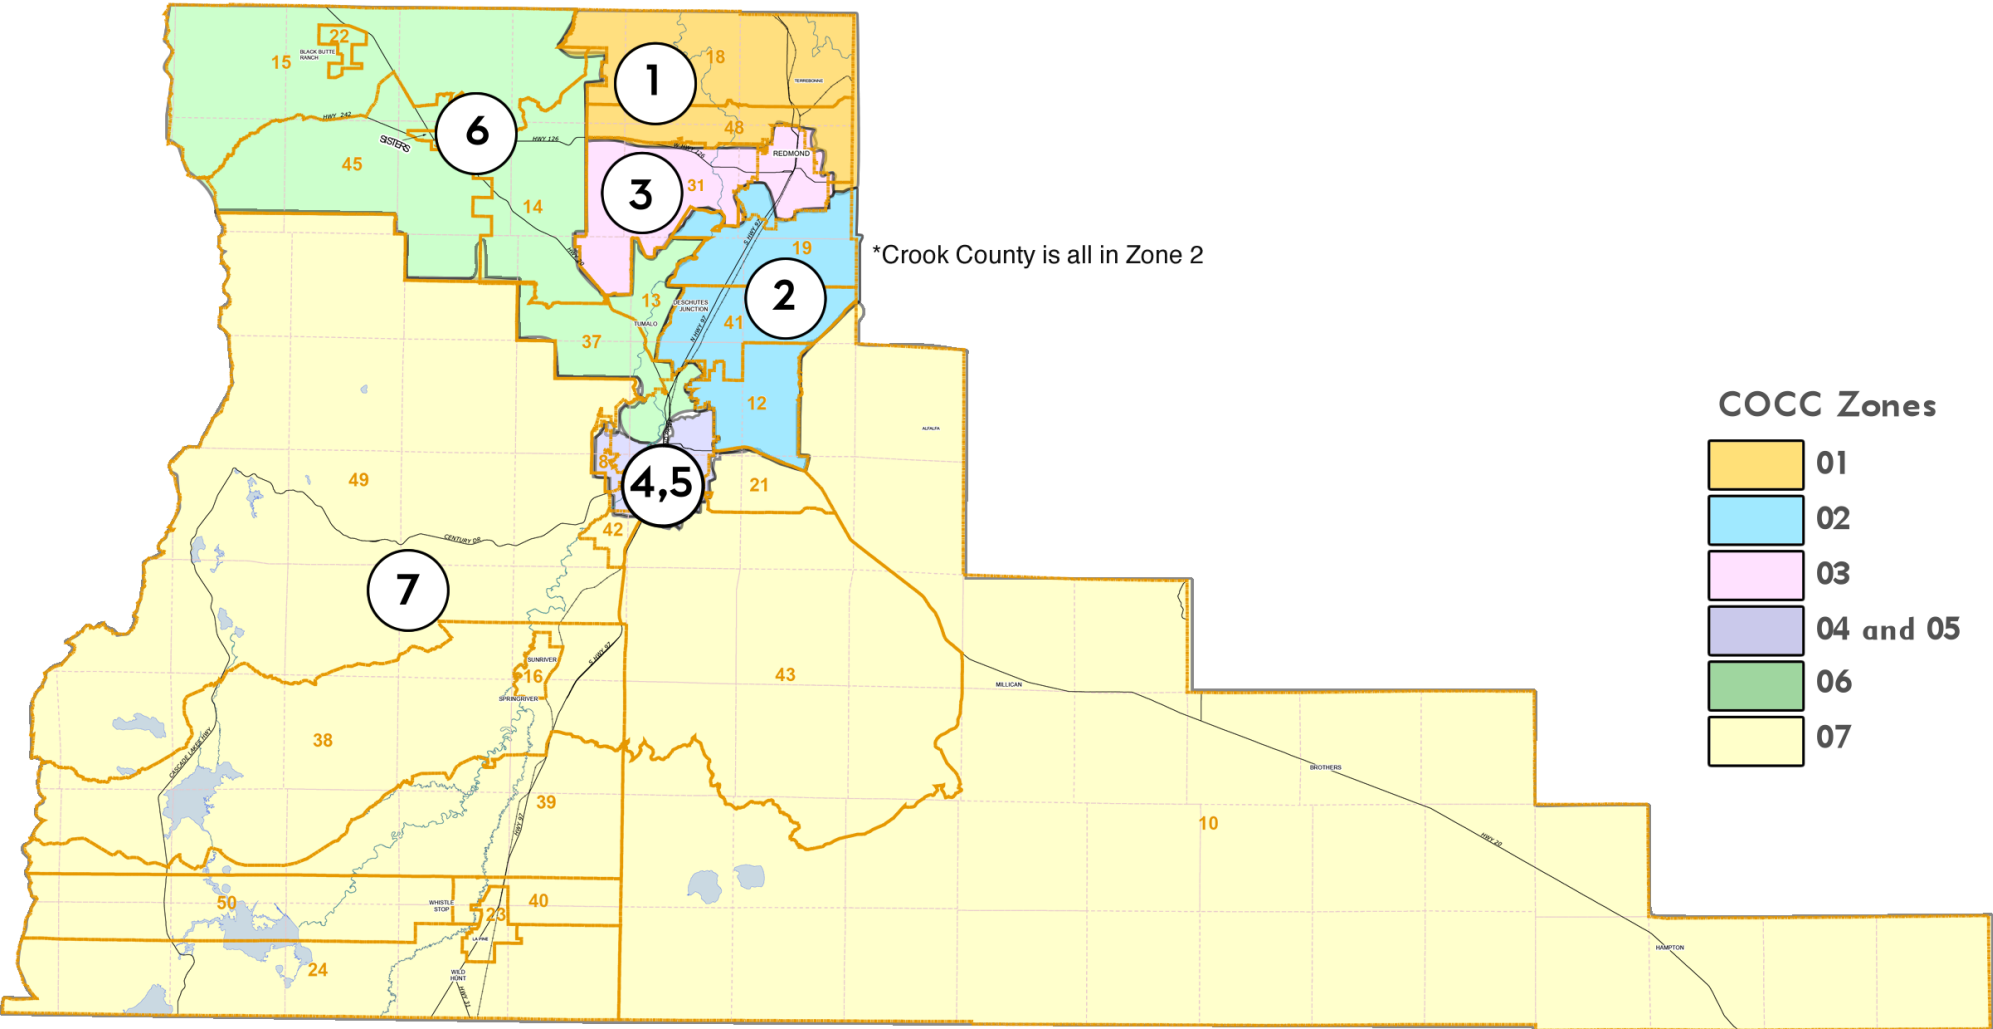

# COCC Director Zones Deschutes County

\*Jefferson and portions of Wasco County are in Zone 1

\*Crook County is all in Zone 2

\*Portions of Klamath and Lake Counties in the COCC district are in Zone 7