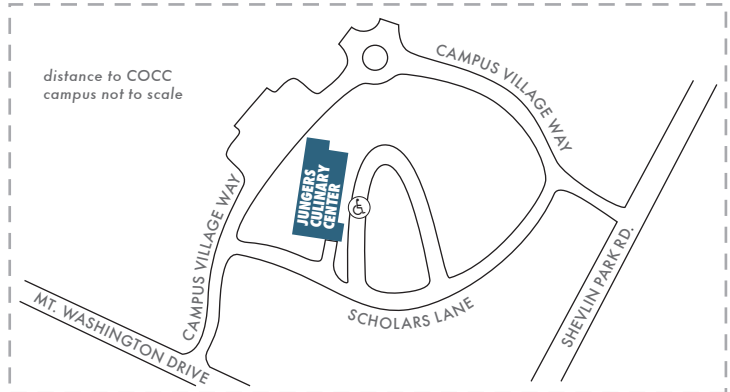

Central Oregon Community College

2600 NW College Way

Bend, Oregon 97701

cocc.edu

541.383.7700

distance to COCC campus not to scale

distance to COCC campus not to scale

- N
- BUILDINGS
- SIDEWALKS
- STUDENT/COLLEGE PARKING
- FACULTY/STAFF PARKING
- ROADS
- ADA WALKWAYS
- DISABLED PARKING (state permit required)
- VISITOR PARKING
- MOTORCYCLE PARKING
- JUNIPER RESIDENT PARKING
- RESTRICTED AREAS

Campus map revised November, 2013

Where to Find It

Admissions and Records Office

Boyle Education Center - 1st floor

Adult Basic Skills/College Preparation

Metolius Hall

Allied Health

Health Careers Center