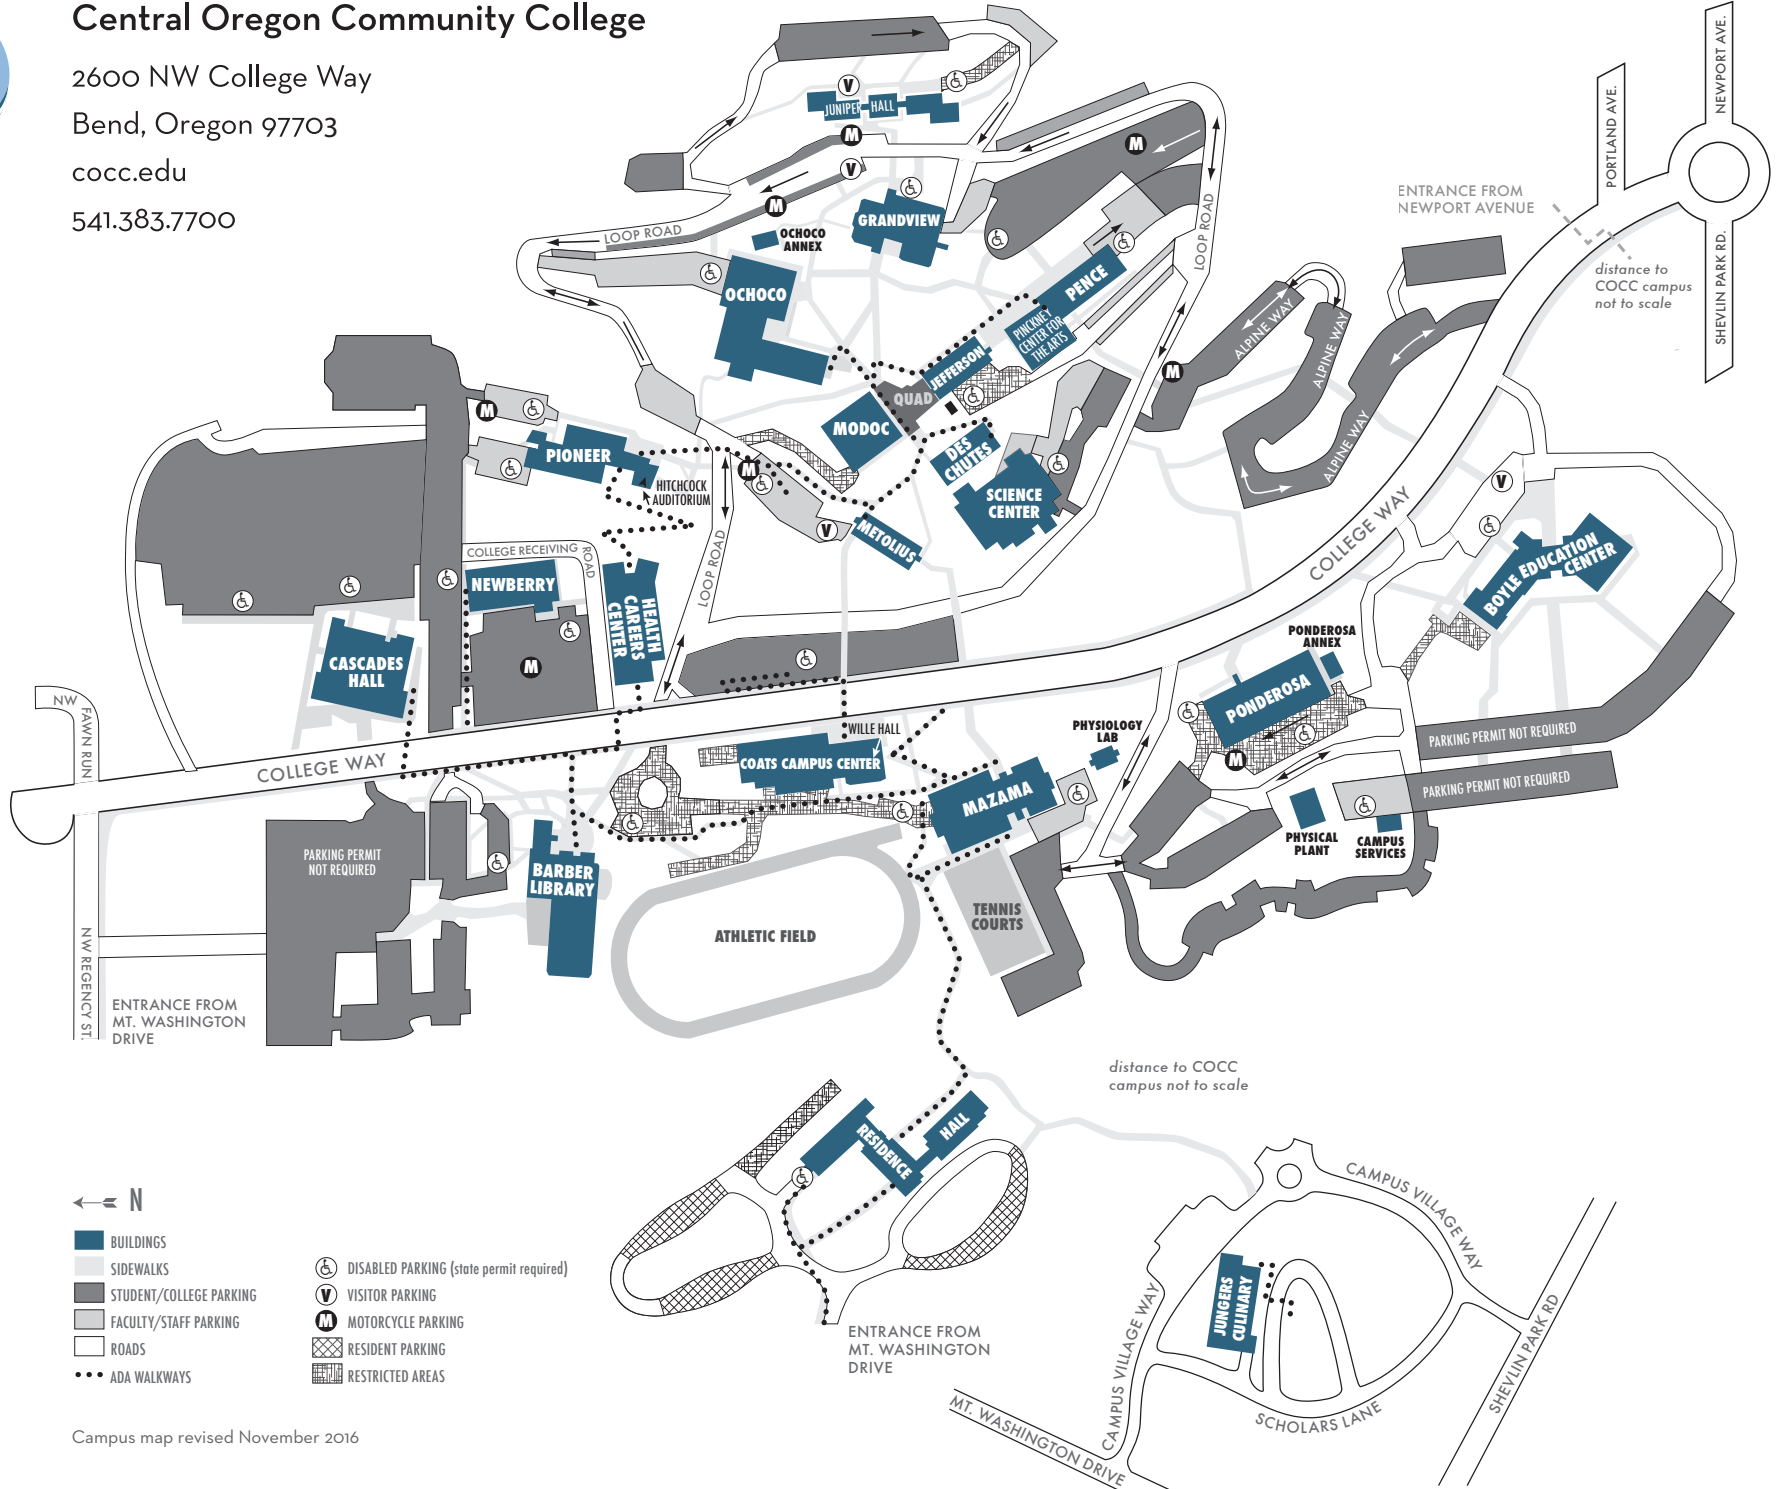

# Central Oregon Community College

2600 NW College Way

Bend, Oregon 97703

cocc.edu

541.383.7700

Campus map revised November 2016