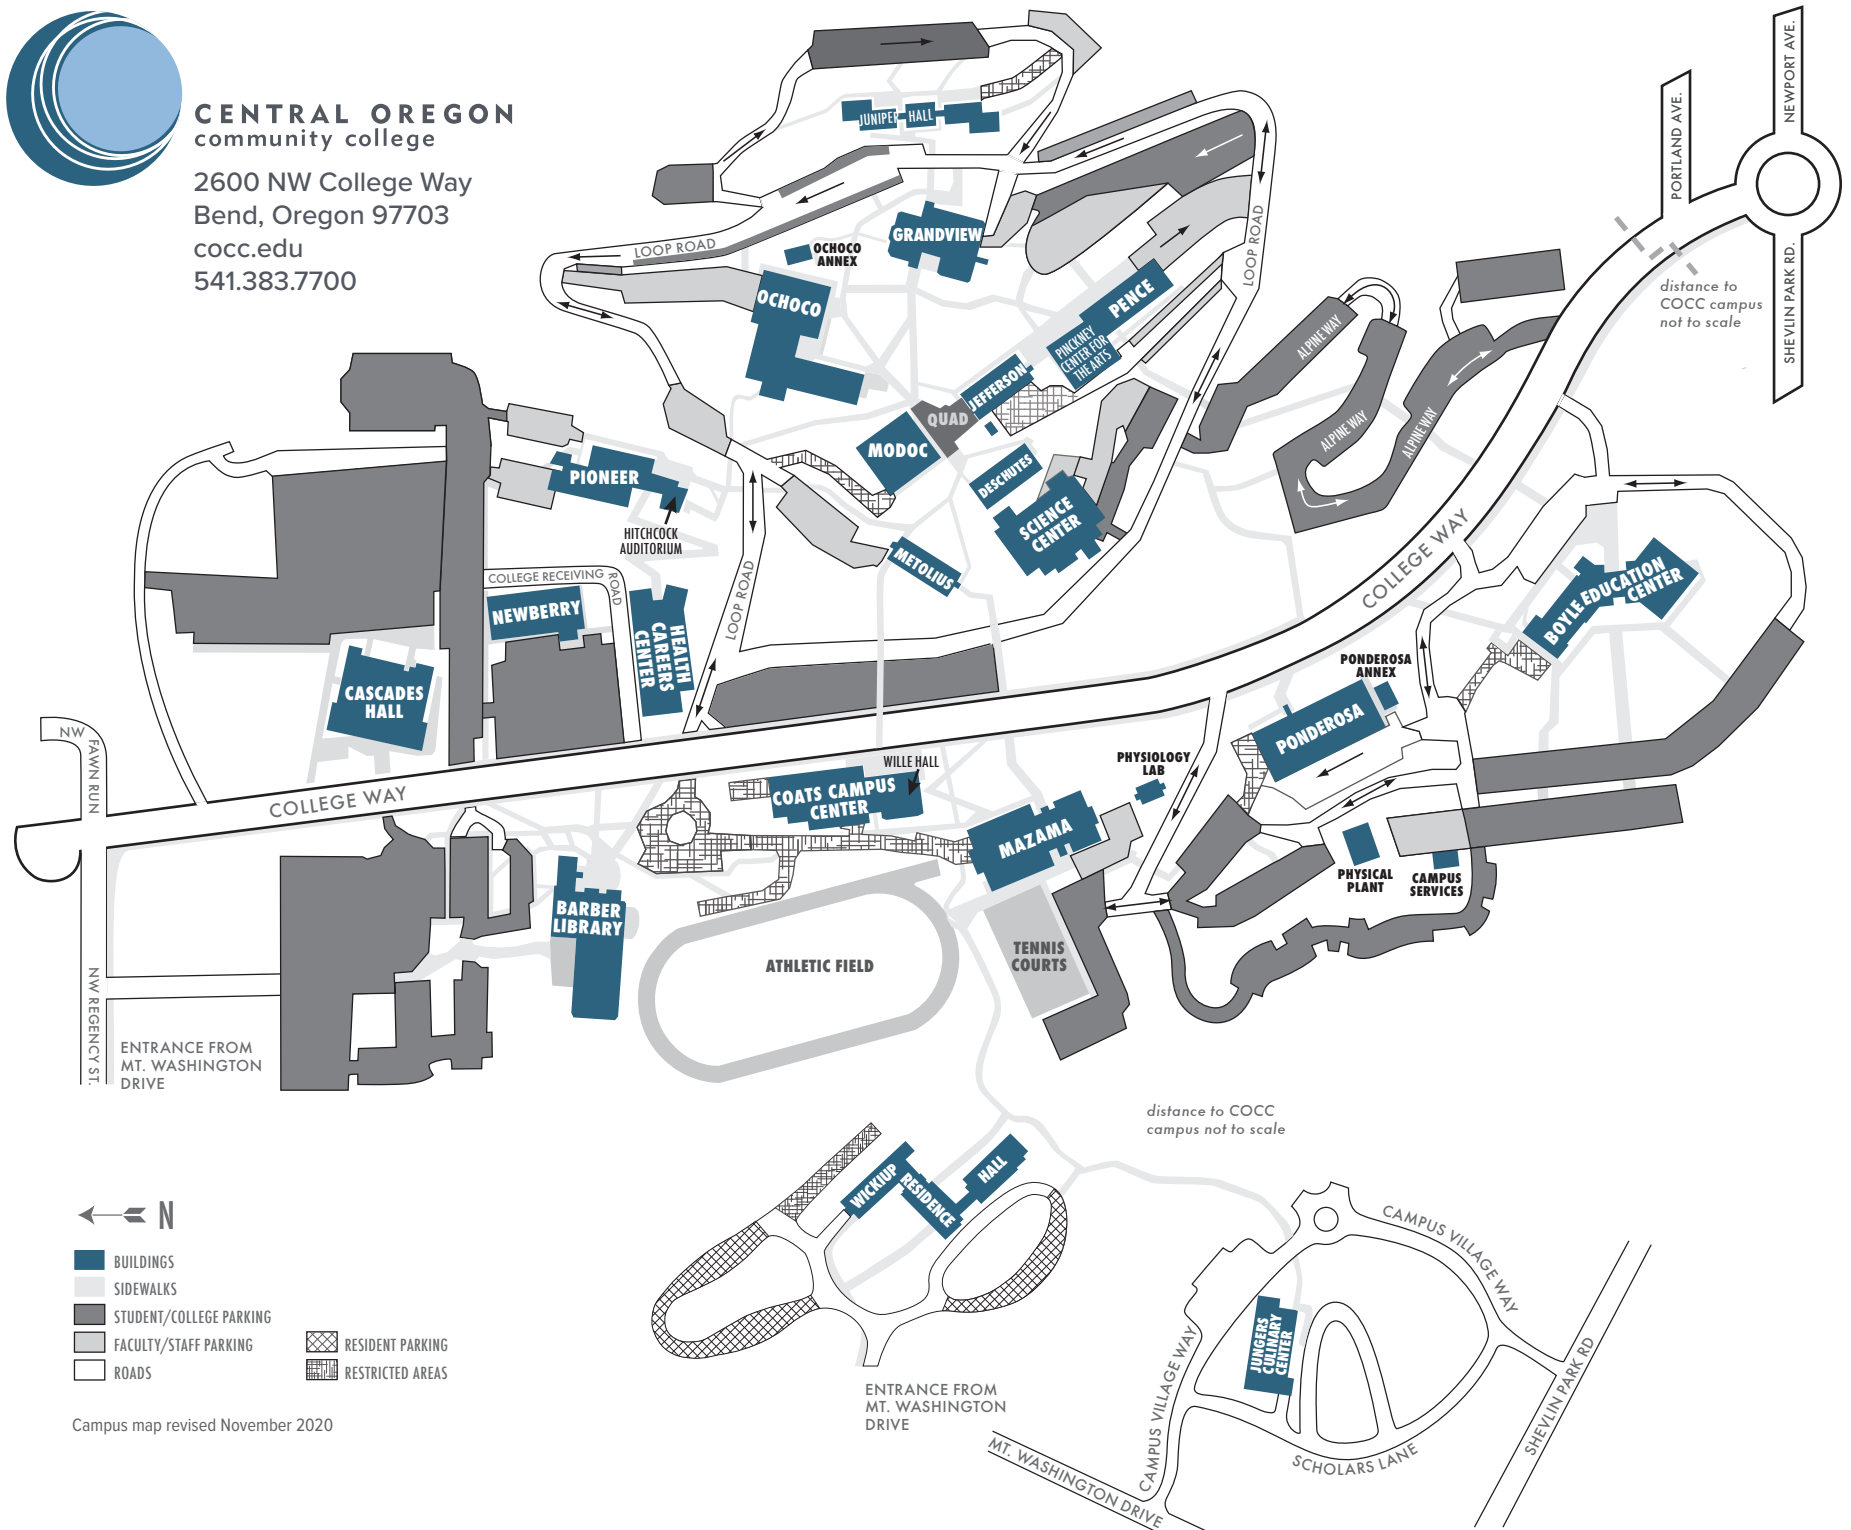

CENTRAL OREGON
community college

2600 NW College Way
Bend, Oregon 97703
cocc.edu
541.383.7700

Campus map revised November 2020

Where to Find It

Admissions and Records Office

Boyle Education Center - 1st floor