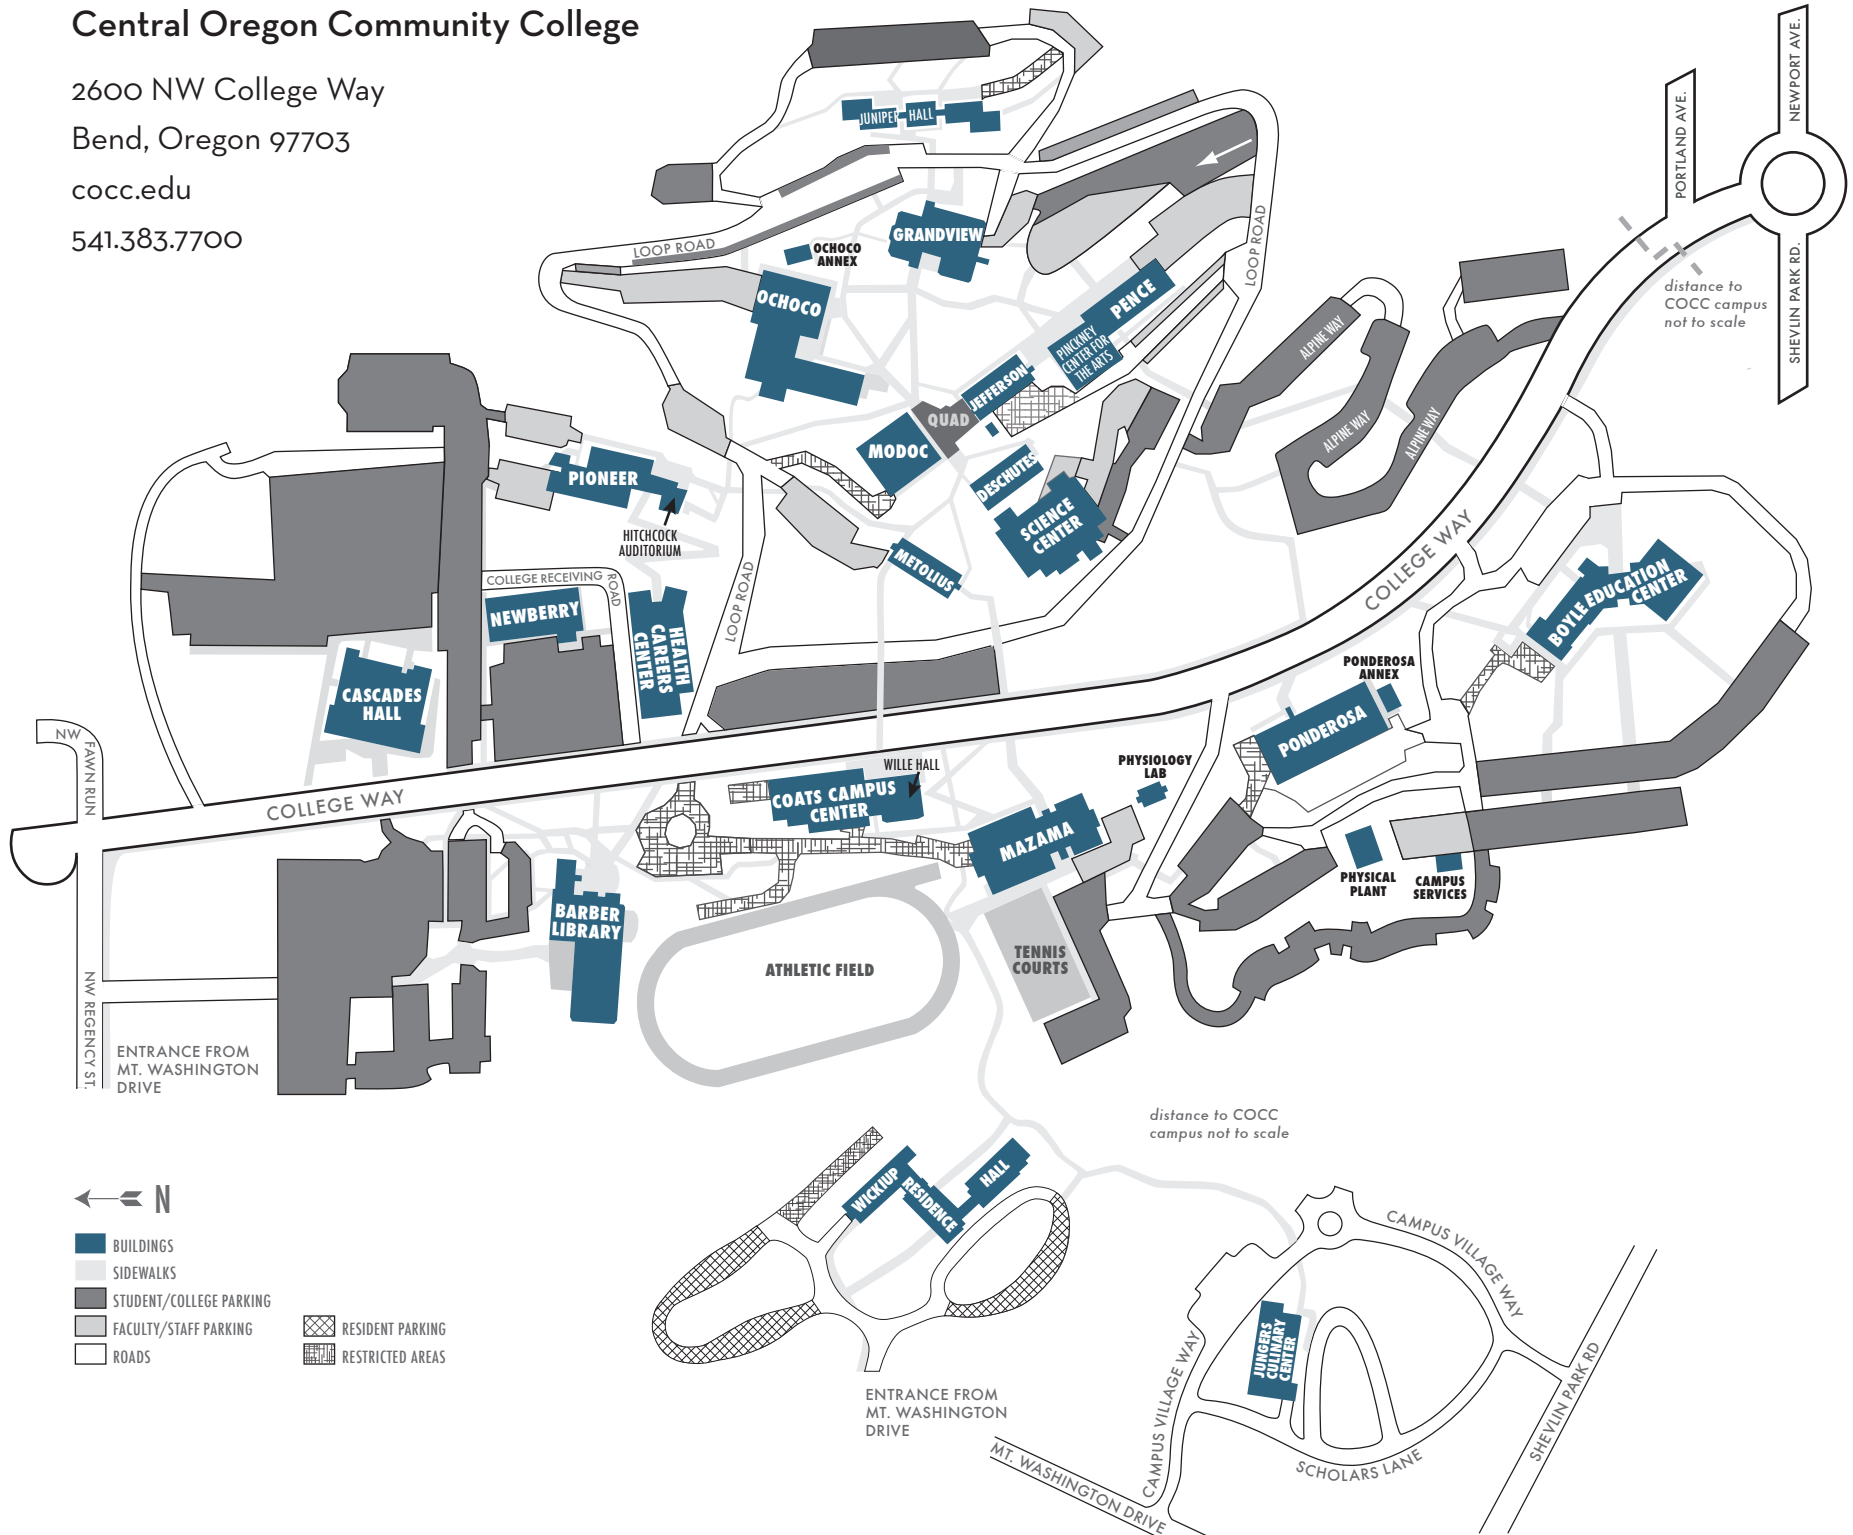

# Central Oregon Community College

2600 NW College Way

Bend, Oregon 97703

cocc.edu

541.383.7700

- BUILDINGS
- SIDEWALKS
- STUDENT/COLLEGE PARKING
- FACULTY/STAFF PARKING
- ROADS
- RESIDENT PARKING
- RESTRICTED AREAS