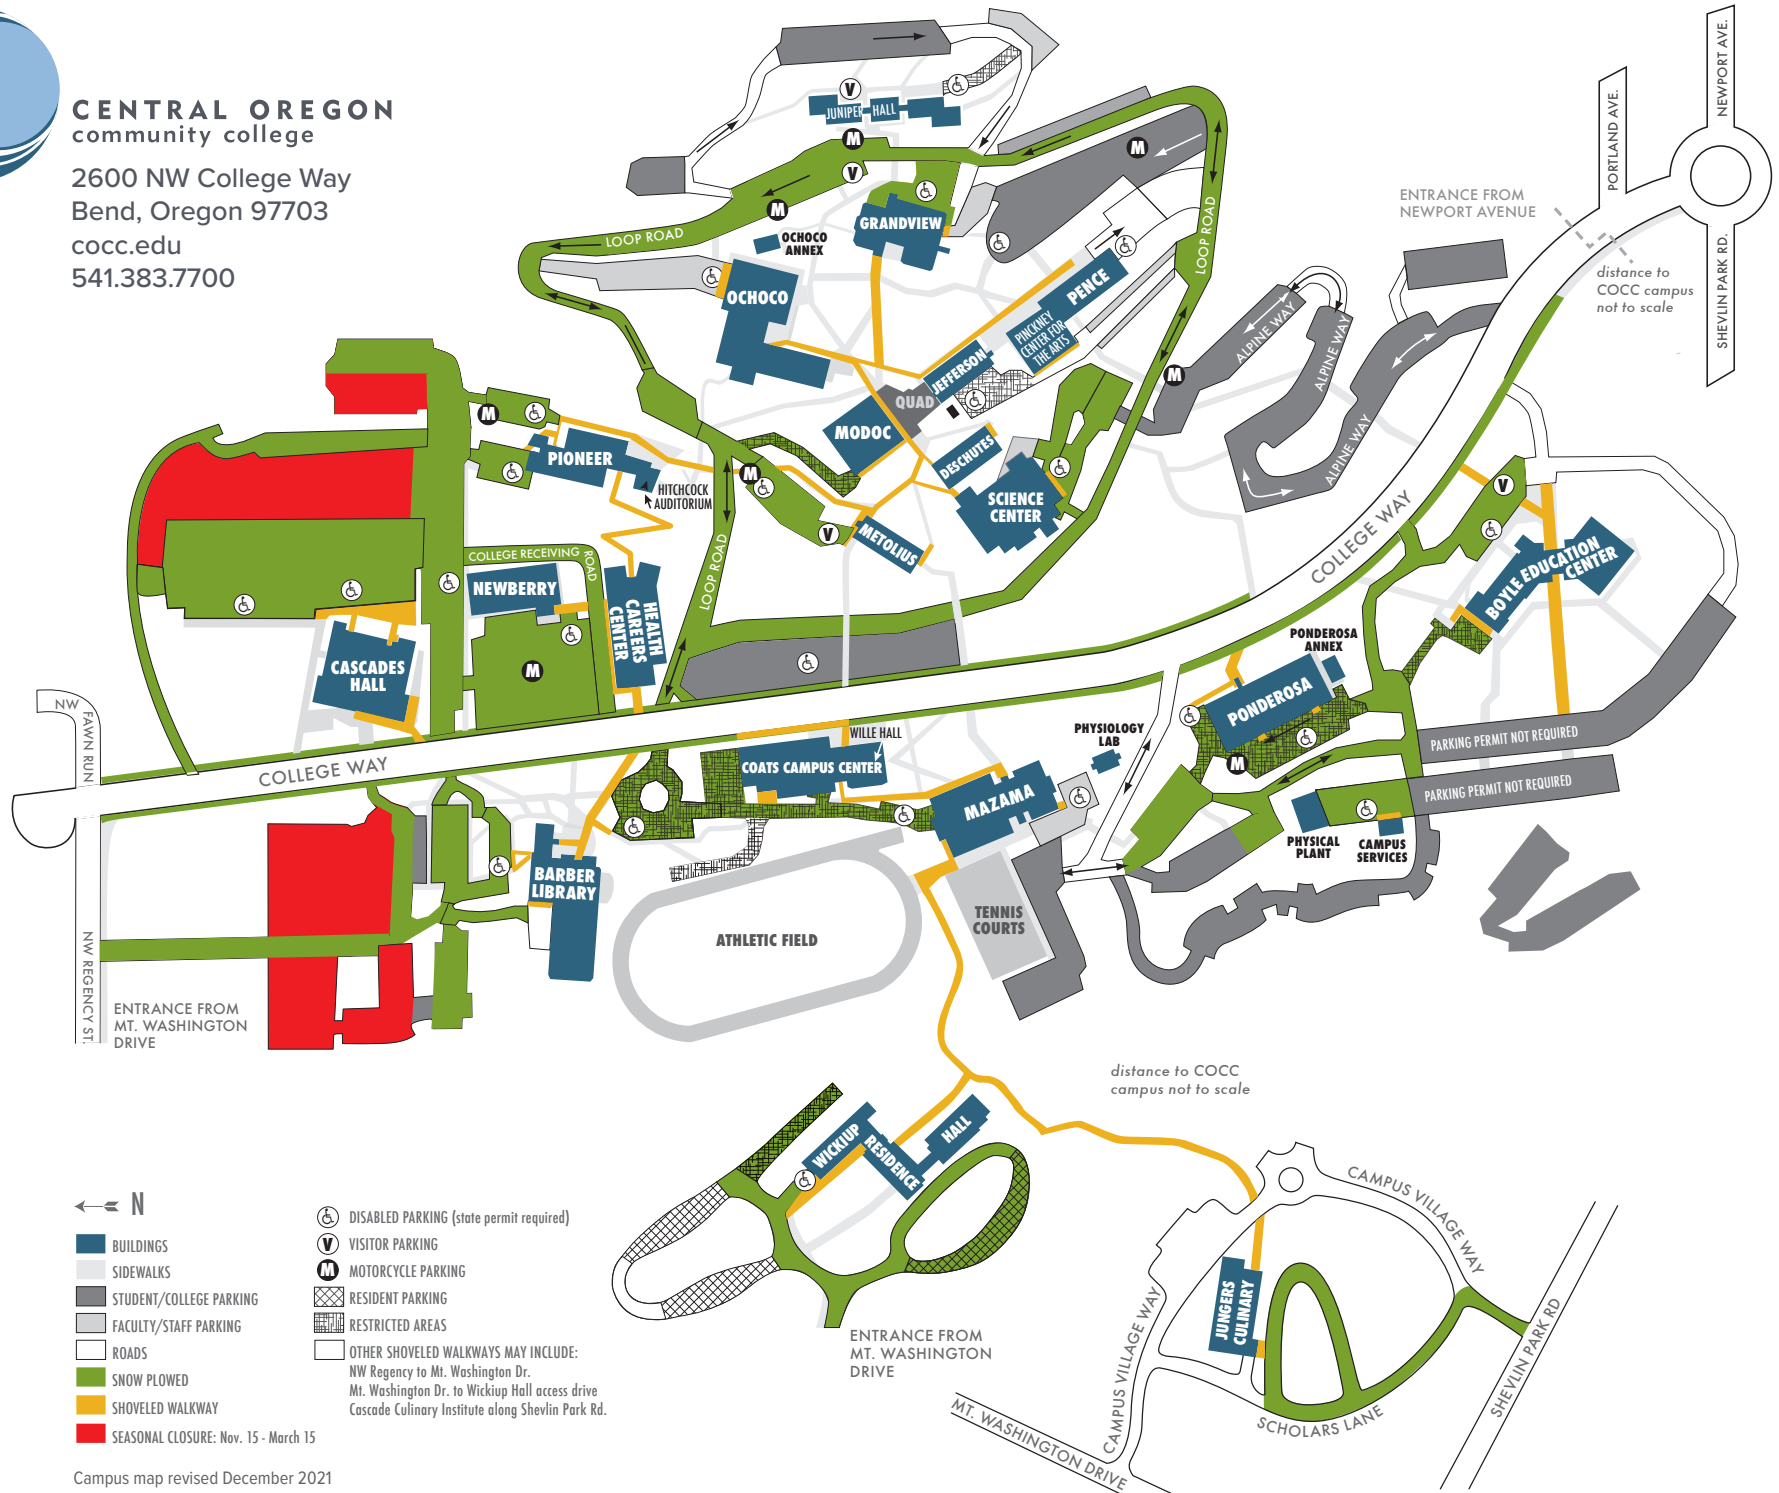

CENTRAL OREGON
community college

2600 NW College Way
Bend, Oregon 97703
cocc.edu
541.383.7700

- BUILDINGS
- SIDEWALKS
- STUDENT/COLLEGE PARKING
- FACULTY/STAFF PARKING
- ROADS
- SNOW PLOWED
- SHOVELED WALKWAY
- SEASONAL CLOSURE: Nov. 15 - March 15

- DISABLED PARKING (state permit required)
- V VISITOR PARKING
- M MOTORCYCLE PARKING
- RESIDENT PARKING
- RESTRICTED AREAS
- OTHER SHOVELED WALKWAYS MAY INCLUDE:
NW Regency to Mt. Washington Dr.
Mt. Washington Dr. to Wickiup Hall access drive
Cascade Culinary Institute along Shevlin Park Rd.

Campus map revised December 2021